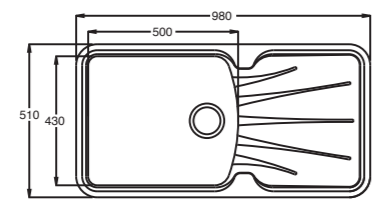

CUTOUT 956 x 476mm

### Korona 1.0 Bowl

C/W chrome waste & overflow (boxed)

Min Base Unit	600mm
Depths/Capacity	Main Bowl 232 / 49L

Colours available	
Volcano Black	ROK® Metallic K010RZHOMESK
Graphite Grey	K010RXHOMESK

Granite ROK®	
Opal White	K010RHOMESK
Island Sand	K010RIHOMESK
Sylvanite Grey	K010RYHOMESK

Inset > Reversible

CUTOUT 956 x 486mm  
Corner radiuses 58mm