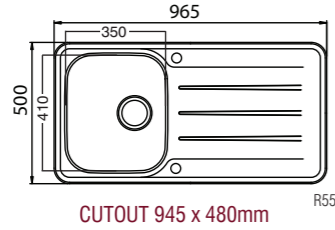

Topaz 1.0 Bowl

C/W chrome waste & overflow (boxed)

Min Base Unit	500mm
Depths/Capacity	Main Bowl 171 / 24L

Finishes available	
Polished Steel	TP10XXHOMESK
Inset » Reversible	

Optional Accessories

Main basket & drainer - Stainless Steel	BK49XXHOME
Wooden Chopping Board - Beech	CB85XXHOME

CUTOUT 945 x 480mm

Topaz 1.5 Bowl

C/W chrome wastes & pipework (boxed)

Min Base Unit	600mm
Depths/Capacity	Main Bowl 171 / 24L
	Half Bowl 121 / 6L

Finishes available	
Polished Steel	TP15XXHOMESK
Inset » Reversible	

Optional Accessories

Main basket, drainer, colander - Stainless Steel	BK67XXHOME
Wooden Chopping Board - Beech	CB85XXHOME