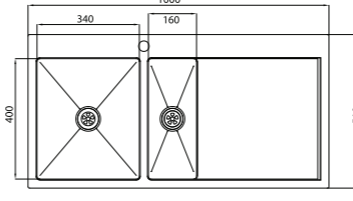

CUTOUT 980 x 490mm

Cascade 1.0 Bowl

C/W chrome waste & overflow (boxed)

Min Base Unit	450mm
Depths/Capacity	Main Bowl 165 / 12L

Finishes available	
Polished Steel	CC10XXHOMESK
Inset » Reversible