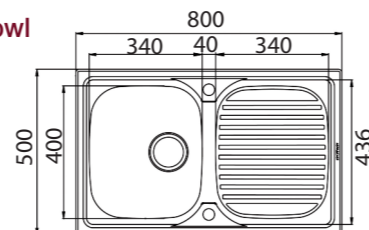

CUTOUT 780 x 480mm

Aegean 1.0 Bowl

(boxed)

Min Base Unit	500mm
Depth	Main Bowl 155mm

Finishes available	
Satin Polished	AE10XXHOMEPK3
Linen	AE10XLHOMESK
Inset » Reversible	

Optional Accessories

Main basket & drainer - Stainless Steel	BK49XXHOME
Wooden Chopping Board - Beech	CB85XXHOME