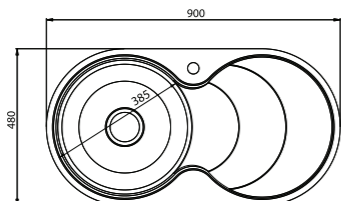

Optional Accessories

Glass chopping board, wooden chopping board and colander	CC10ACCEXPTPK

CUTOUT 880 x 460mm
Corner radiuses 230mm

Aegean Compact 1.0 Bowl

(sleeved)

Min Base Unit	500mm
Depth	Main Bowl 155mm

Finishes available	
Satin	M10850SX
Inset » Reversible	

Optional Accessories

Glass chopping board, wooden chopping board and colander	CC10ACCEXPTPK