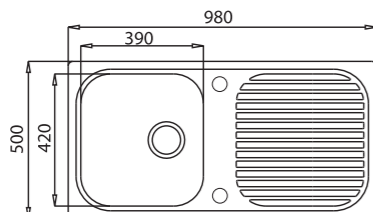

### MSK 1.0 Bowl (boxed)

Min Base Unit	500mm
Depths/Capacity	Main Bowl 184mm

Colours available	
White	Sink only quartz MS10WHHOMESK
Champagne	MS10CHHOMESK
Italian Black	MS10NEHOMESK

Inset > Reversible

CUTOUT 956 x 476mm

### MSK 1.5 Bowl (boxed)

Min Base Unit	500mm
Depths/Capacity	Main Bowl 184mm Half Bowl 128mm

Colours available	
White	Sink only quartz MS15WHHOMESK
Champagne	MS15CHHOMESK
Italian Black	MS15NEHOMESK

Inset > Reversible