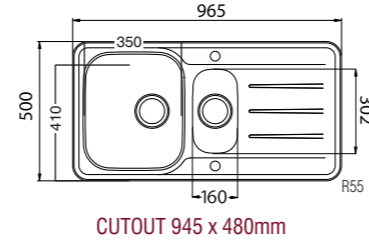

CUTOUT 945 x 480mm

Minimum tap reach 160mm

Alto 1.0 Bowl

C/W chrome waste & overflow (boxed)

Min Base Unit	500mm
Depths/Capacity	Main Bowl 165 / 24L

Finishes available	
Satin Polished	A010XBHOMESK
Linen	A010XLHOMESK
Inset » Reversible	

Optional Accessories

Large basket, drainer - Stainless Steel	BK49XXHOME
Large basket, drainer - White Only	BK42WHHOME
Chopping Board 20 - Beech	CB85XXHOME