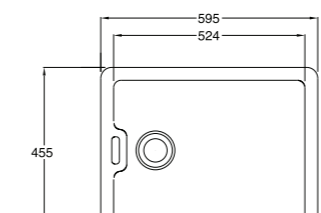

Butler Drainer

C/W chrome waste & overflow (boxed)

Min Base Unit	N/A
Depth	55mm

Colours available	
White	CRXWHDRAINER

Sit in >>