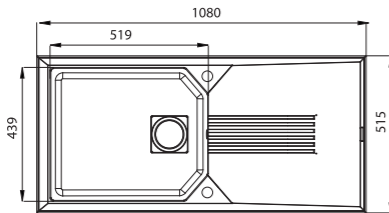

CUTOUT 1056 x 491mm

Optional Accessories Pack

Grid, Colander and Glass Chopping Board L010ACCPK

Helix 1.5 Bowl

C/W wastes & pipework (boxed)

Min Base Unit	600mm
Depths/Capacity	Main Bowl 215/ 27L Half Bowl 150/ 11L

Colours available	
Volcano Black	ROK® Metallic L015RZHOMESK
Graphite Grey	L015RXHOMESK
Chocolate Metallic	L015RQHOMESK

Granite ROK®	
Sahara Beige	L015RHOMESK

Inset > Reversible