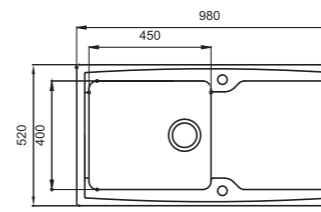

CUTOUT\* 985 x 485mm

### Garrigue 1.5 Bowl

C/W chrome wastes & pipework (boxed)

Min Base Unit	500mm
Depth	Main Bowl 155mm Half Bowl 93mm

Colours available	
White	CG15WHHOMESK

Inset > Reversible

CUTOUT\* 880 x 465mm

### Ardenne 1.0 Bowl

C/W chrome waste & overflow (boxed)

Min Base Unit	600mm
Depth	Main Bowl 190mm

Colours available	
White	AR10WHHOMESK

Inset > Reversible

CUTOUT\* 960 x 490mm