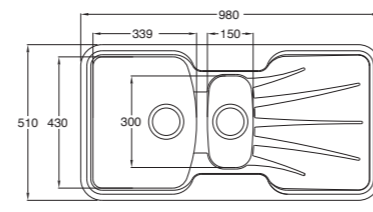

CUTOUT 956 x 486mm
Corner radiuses 58mm

Minimum tap reach 170mm

Optional Accessories

Main Basket & Drainer - Stainless Steel KOMX15ACCPK
Wooden Chopping Board 14 - Beech CB0070XXHOME
Premium Accessory Pack K015PREMACCPK

CERAMIC >

Onyx 0.5 Bowl

C/W chrome waste (boxed)

Min Base Unit	300mm
Depths/Capacity	Half Bowl 110/ 7L

Colours available	
Gloss White	OX05WHHOMESK
Gloss Black	OX05GBHOMESK

Inset > Undermount