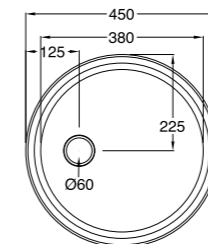

Optional Accessories

Chopping Board 51 - Mahogany	NEXCB92

Undermount template supplied with sink

INSET CUTOUT 430mm dia

Opal 1.0 Bowl

C/W chrome waste (boxed)

Min Base Unit	500mm
Depths/Capacity	Main Bowl 152 / 20.7L

Finish available	
Polished	OP10XXHOMESK
Undermount »	

Undermount template supplied with sink