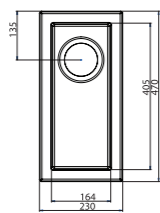

## CERAMIC >

### Onyx 0.5 Bowl

C/W chrome waste (boxed)

Min Base Unit	300mm
Depths/Capacity	Half Bowl 110/ 7L

Colours available	
Gloss White	OX05WHHOMESK
Gloss Black	OX05GBHOMESK

Inset > Undermount

CUT OUT - 206 x 446mm  
U/M CUTOUT - 159 x 399mm,  
corner radiuses 6mm

### Onyx 1.0 Bowl

C/W chrome waste & overflow (boxed)

Min Base Unit	500mm
Depths/Capacity	Main Bowl 225/ 21L

Colours available	
Gloss White	OX10WHHOMESK
Gloss Black	OX10GBHOMESK

Inset > Undermount

CUTOUT - 386 x 446mm  
U/M CUTOUT - 339 x 399mm  
corner radiuses 6mm