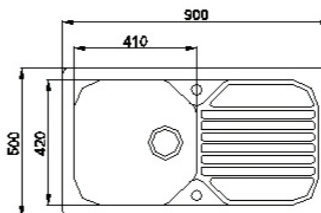

CUTOUT* 865 x 465mm

Garrigue 1.5 Bowl

C/W chrome wastes & pipework (boxed)

Min Base Unit	500mm
Depth	Main Bowl 155mm Half Bowl 93mm

Colours available	
White	CG15WHHOMESK

Inset > Reversible