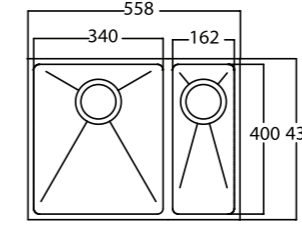

Optional Accessories

Chopping Board 51 - Mahogany	NEXCB92

Undermount template supplied with sink

INSET CUTOUT 536 x 410mm

U/M CUTOUT 523 x 396mm

Corner radiuses 13mm

Onyx 45R1

C/W chrome waste & overflow (sleeved)

Min Base Unit	500mm
Depths/Capacity	Main Bowl 150mm

Finish available	
Polished	IX0450RO
Undermount »	

Optional Accessories

Chopping Board 51 - Mahogany	NEXCB92

Undermount template supplied with sink