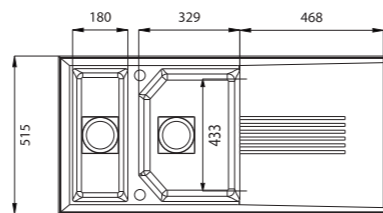

CUTOUT 1056 x 491mm

Optional Accessories Pack

Grid, Colander and Glass Chopping Board L015ACCPK

MSK 1.0 Bowl (boxed)

Min Base Unit	500mm
Depths/Capacity	Main Bowl 184mm

Colours available	
White	Sink only quartz MS10WHHOMESK
Champagne	MS10CHHOMESK
Italian Black	MS10NEHOMESK

Inset > Reversible