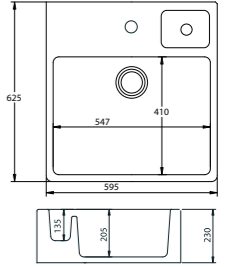

### Liscio 1.0 Bowl

C/W chrome waste & overflow (boxed)

Min Base Unit	600mm
Depths/Capacity	Main Bowl 185 / 19L

Colours available	
Gloss White	LS10WHHOMESK
Gloss Black	LS10GBHOMESK

Inset > Reversible

CUTOUT\* 985 x 485mm

### Canterbury 1.5 Bowl

C/W chrome waste & overflow (boxed)

Min Base Unit	Bespoke Unit Required
Depths/Capacity	Main Bowl 205 / 47L Half Bowl 135 / 0.2L

Colours available	
Gloss White	CA15WHHOMESK

Sit-in >>

Minimum tap reach for 1/4 Bowl 240mm

CUTOUT\* 985 x 485mm