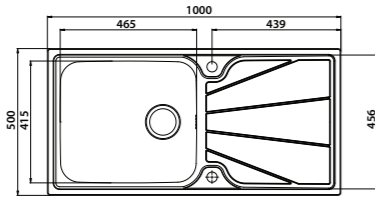

Optional Accessories

Grid & Chopping board	K010ACCPK1

CUTOUT 980 x 480mm

Korona 1.5 Bowl

C/W chrome wastes, overflow, & pipework (boxed)

Min Base Unit	600mm
Depths/Capacity	Main Bowl 175 / 22.5L
	Half Bowl 120 / 6L

Finishes available	
Polished Steel	K015XXHOMESK
Inset » Reversible	

Optional Accessories

Grid, Colander & Chopping board	K015ACCPK1