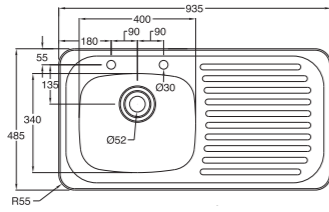

STAINLESS STEEL >

Tudor (sleeved)

Min Base Unit	500mm
Depth	Main Bowl 160mm

Finishes available	
Satin Polished LHD	T10948SL
Satin Polished RHD	T10948SR
Contract inset >>	

CUTOUT 915 x 465mm
Corner Radius 45mm

Emerald (sleeved)

Min Base Unit	1000mm
Depth	Main Bowl 170mm

Finishes available	
Satin Polished LHD	N01060SL
Satin Polished RHD	N01060SR
Contract sit-on >>