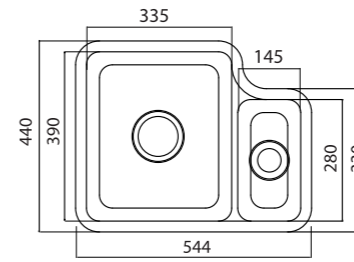

STAINLESS STEEL >

Tudor (sleeved)

Min Base Unit	500mm
Depth	Main Bowl 160mm

Finishes available	
Satin Polished LHD	T10948SL
Satin Polished RHD	T10948SR
Contract inset >>	

Emerald (sleeved)

Min Base Unit	1000mm
Depth	Main Bowl 170mm

Finishes available	
Satin Polished LHD	N01060SL
Satin Polished RHD	N01060SR
Contract sit-on >>	

COMPOSITE >

Helix 1.0 Bowl

C/W waste & overflow (boxed)

Min Base Unit	600mm
Depths/Capacity	Main Bowl 215/ 44L

Colours available	
Volcano Black	ROK® Metallic L010RZHOMESK
Graphite Grey	L010RXHOMESK
Chocolate Metallic	L010RQHOMESK

Granite ROK®	
Sahara Beige	L010RHOMESK

Inset > Reversible

Optional Accessories Pack

Grid, Colander and Glass Chopping Board L010ACCPK

Helix 1.5 Bowl

C/W wastes & pipework (boxed)

Min Base Unit	600mm
Depths/Capacity	Main Bowl 215/ 27L Half Bowl 150/ 11L

Colours available	
Volcano Black	ROK® Metallic L015RZHOMESK
Graphite Grey	L015RXHOMESK
Chocolate Metallic	L015RQHOMESK

Granite ROK®	
Sahara Beige	L015RHOMESK

Inset > Reversible

Optional Accessories Pack

Grid, Colander and Glass Chopping Board L015ACCPK

MSK 1.0 Bowl (boxed)

Min Base Unit	500mm
Depths/Capacity	Main Bowl 184mm

Colours available	
White	Sink only quartz MS10WHHOMESK
Champagne	MS10CHHOMESK
Italian Black	MS10NEHOMESK

Inset > Reversible

MSK 1.5 Bowl (boxed)

Min Base Unit	500mm
Depths/Capacity	Main Bowl 184mm Half Bowl 128mm

Colours available	
White	Sink only quartz MS15WHHOMESK
Champagne	MS15CHHOMESK
Italian Black	MS15NEHOMESK

Inset > Reversible

Korona 1.0 Bowl

C/W chrome waste & overflow (boxed)

Min Base Unit	600mm
Depths/Capacity	Main Bowl 232 / 49L

Colours available	
Volcano Black	ROK® Metallic K010RZHOMESK
Graphite Grey	K010RXHOMESK