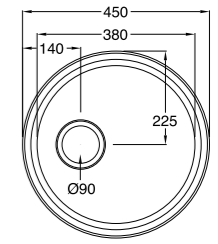

INSET CUTOUT 430mm dia

Onyx 45R2

C/W chrome waste

Min Base Unit	500mm
Depths/Capacity	Drainer 34mm

Finish available	
Polished	IX0450RW
Undermount »