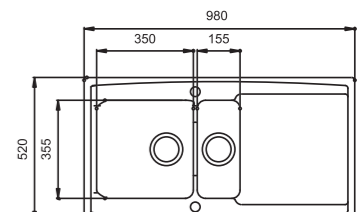

CUTOUT* 960 x 490mm

Belfast

C/W chrome waste & overflow (boxed)

Min Base Unit	Bespoke
Depth	Main Bowl 225mm

Colours available	
White	BF10WHHOMESK

Sit in >>