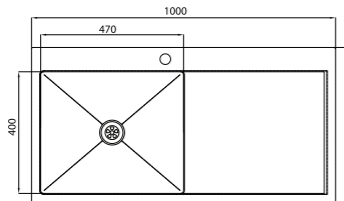

Optional Accessories

Chopping Board 51 - Mahogany	NEXCB92

CUTOUT 980 x 490mm

Vantage 1.5 Bowl

C/W chrome covered pop up wastes, covered overflows & bowl grid (boxed)

Min Base Unit	600mm
Depths/Capacity	Main Bowl 190 / 25L
	Half Bowl 160 / 10L

Finish available	
Brushed Steel LHD	VN15XBHOMESKL
Brushed Steel RHD	VN15XBHOMESKR
Inset » Left or Right Handed Drainer	

Optional Accessories

Chopping Board 51 - Mahogany	NEXCB92