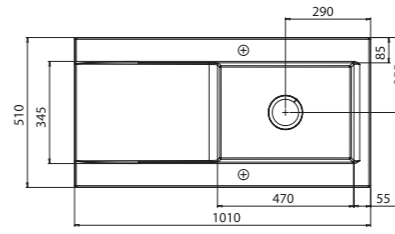

### Liscio 1.0 Bowl

C/W chrome waste & overflow (boxed)

Min Base Unit	600mm
Depths/Capacity	Main Bowl 185 / 19L

Colours available	
Gloss White	LS10WHHOMESK
Gloss Black	LS10GBHOMESK

Inset > Reversible

CUTOUT\* 985 x 485mm