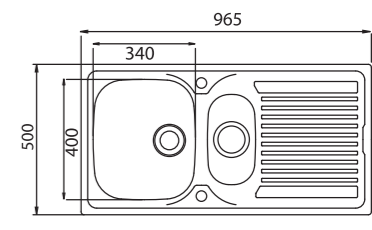

CUTOUT 945 x 480mm

Onyx 1.0 Large Bowl 4054

C/W chrome waste, overflow & bowl grid (boxed)

Min Base Unit	Inset 600mm
	U/M 800mm
Depths/Capacity	Main Bowl 225 / 48L

Finish available	
Brushed	OX15XBHOMEPK
Inset or Undermount »