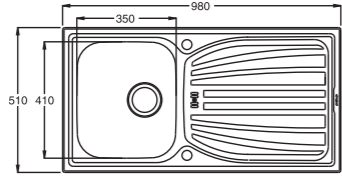

CUTOUT 960 x 490mm

Alto 1.5 Bowl

C/W chrome wastes & pipework (boxed)

Min Base Unit	600mm
Depths/Capacity	Main Bowl 165 / 24L
	Half Bowl 120 / 6L

Finishes available	
Satin Polished	A015XBHOMESK
Linen	A015XLHOMESK
Inset » Reversible	

Optional Accessories

Large basket, drainer, colander - Stainless Steel	BK67XXHOME
Large basket, drainer, colander - White Only	BK43WHHOME
Chopping Board 20 - Beech	CB85XXHOME