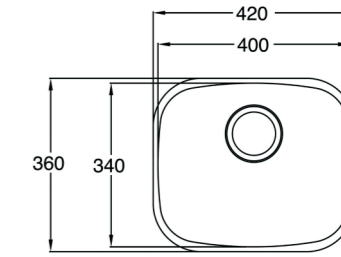

Topaz 1.0 Bowl

C/W chrome waste & overflow (boxed)

Min Base Unit	500mm
Depths/Capacity	Main Bowl 171 / 24L

Finishes available	
Polished Steel	TP10XXHOMESK
Inset » Reversible	

Optional Accessories

Main basket & drainer - Stainless Steel	BK49XXHOME
Wooden Chopping Board - Beech	CB85XXHOME

Topaz 1.5 Bowl

C/W chrome wastes & pipework (boxed)

Min Base Unit	600mm
Depths/Capacity	Main Bowl 171 / 24L
	Half Bowl 121 / 6L

Finishes available	
Polished Steel	TP15XXHOMESK
Inset » Reversible	

Optional Accessories

Main basket, drainer, colander - Stainless Steel	BK67XXHOME
Wooden Chopping Board - Beech	CB85XXHOME

Minimum tap reach 160mm

Alto 1.0 Bowl

C/W chrome waste & overflow (boxed)

Min Base Unit	500mm
Depths/Capacity	Main Bowl 165 / 24L

Finishes available	
Satin Polished	A010XBHOMESK
Linen	A010XLHOMESK
Inset » Reversible	

Optional Accessories

Large basket, drainer - Stainless Steel	BK49XXHOME
Large basket, drainer - White Only	BK42WHHOME
Chopping Board 20 - Beech	CB85XXHOME

Alto 1.5 Bowl

C/W chrome wastes & pipework (boxed)

Min Base Unit	600mm
Depths/Capacity	Main Bowl 165 / 24L
	Half Bowl 120 / 6L

Finishes available	
Satin Polished	A015XBHOMESK
Linen	A015XLHOMESK
Inset » Reversible	

Optional Accessories

Large basket, drainer, colander - Stainless Steel	BK67XXHOME
Large basket, drainer, colander - White Only	BK43WHHOME
Chopping Board 20 - Beech	CB85XXHOME

Korona 1.0 Bowl

C/W chrome waste & overflow (boxed)

Min Base Unit	600mm
Depths/Capacity	Main Bowl 200 / 34.6L

Finish available	
Polished Steel	K010XXHOMESK
Inset » Reversible	

Optional Accessories

Grid & Chopping board	K010ACCPK1

Korona 1.5 Bowl

C/W chrome wastes, overflow, & pipework (boxed)

Min Base Unit	600mm
Depths/Capacity	Main Bowl 175 / 22.5L
	Half Bowl 120 / 6L