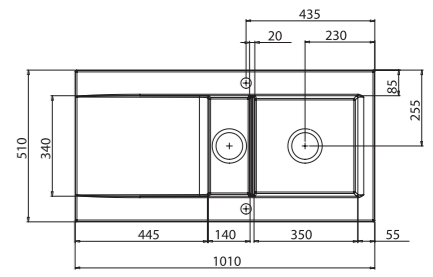

Minimum tap reach for 1/4 Bowl 240mm

CUTOUT\* 985 x 485mm