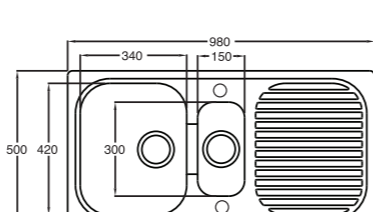

### MSK 1.0 Bowl (boxed)

Min Base Unit	500mm
Depths/Capacity	Main Bowl 184mm

Colours available	
White	Sink only quartz MS10WHHOMESK
Champagne	MS10CHHOMESK
Italian Black	MS10NEHOMESK

Inset > Reversible

CUTOUT 956 x 476mm

### MSK 1.5 Bowl (boxed)

Min Base Unit	500mm
Depths/Capacity	Main Bowl 184mm Half Bowl 128mm

Colours available	
White	Sink only quartz MS15WHHOMESK
Champagne	MS15CHHOMESK
Italian Black	MS15NEHOMESK

Inset > Reversible