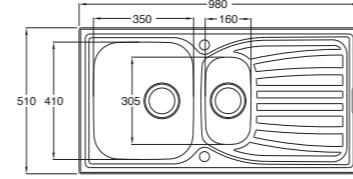

CUTOUT 960 x 490mm

Korona 1.0 Bowl

C/W chrome waste & overflow (boxed)

Min Base Unit	600mm
Depths/Capacity	Main Bowl 200 / 34.6L

Finish available	
Polished Steel	K010XXHOMESK
Inset » Reversible