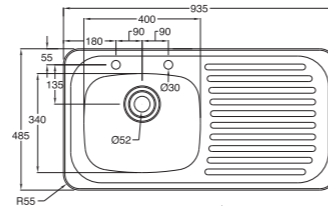

CUTOUT 915 x 465mm
Corner Radius 45mm

COMPOSITE >

Helix 1.0 Bowl

C/W waste & overflow (boxed)

Min Base Unit	600mm
Depths/Capacity	Main Bowl 215/ 44L

Colours available	
Volcano Black	ROK® Metallic L010RZHOMESK
Graphite Grey	L010RXHOMESK
Chocolate Metallic	L010RQHOMESK

Granite ROK®	
Sahara Beige	L010RHOMESK

Inset > Reversible