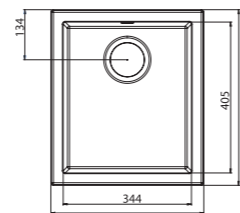

### Onyx 0.5 Bowl

C/W chrome waste (boxed)

Min Base Unit	300mm
Depths/Capacity	Half Bowl 110/ 7L

Colours available	
Gloss White	OX05WHHOMESK
Gloss Black	OX05GBHOMESK

Inset > Undermount

CUT OUT - 206 x 446mm  
U/M CUTOUT - 159 x 399mm,  
corner radiuses 6mm

### Onyx 1.0 Bowl

C/W chrome waste & overflow (boxed)

Min Base Unit	500mm
Depths/Capacity	Main Bowl 225/ 21L

Colours available	
Gloss White	OX10WHHOMESK
Gloss Black	OX10GBHOMESK

Inset > Undermount

CUTOUT - 386 x 446mm  
U/M CUTOUT - 339 x 399mm  
corner radiuses 6mm