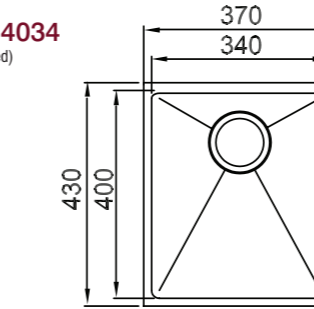

Optional Accessories

Chopping Board 51 - Mahogany	NEXCB92

Undermount template supplied with sink

INSET CUTOUT 350 x 410mm

U/M CUTOUT 336 x 396mm

Corner radiuses 13mm

Aegean 1.5 Bowl

(C/W chrome wastes & pipework (boxed)

Min Base Unit	600mm
Depth	Main Bowl 155mm
	Half Bowl 86mm

Finishes available	
Satin Polished	AE15XXHOMEPK3
Linen	AE15XLHOMESK
Inset » Reversible	

Optional Accessories

Main basket, drainer, colander - Stainless Steel	BK67XXHOME
Wooden Chopping Board - Beech	CB85XXHOME