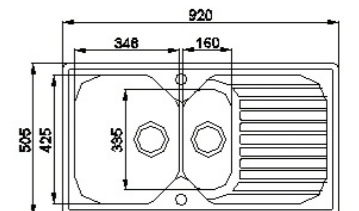

CUTOUT* 880 x 465mm

Ardenne 1.0 Bowl

C/W chrome waste & overflow (boxed)

Min Base Unit	600mm
Depth	Main Bowl 190mm

Colours available	
White	AR10WHHOMESK

Inset > Reversible