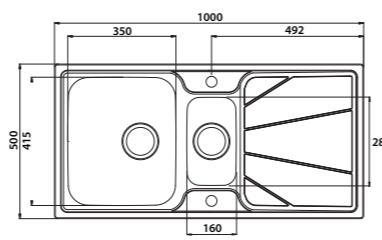

CUTOUT 980 x 480mm

Minimum tap reach 160mm

Vantage 1.0 Bowl

C/W chrome covered pop up waste, covered overflow & bowl grid (boxed)

Min Base Unit	600mm
Depths/Capacity	Main Bowl 190 / 35.7L

Finish available	
Brushed Steel LHD	VN10XBHOMESKL
Brushed Steel RHD	VN10XBHOMESKR
Inset » Left or Right Handed Drainer