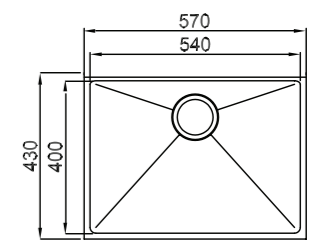

Optional Accessories

Chopping Board 51 - Mahogany	NEXCB92

Undermount template supplied with sink

INSET CUTOUT 550 x 410mm

U/M CUTOUT 536 x 396mm

Corner radiuses 13mm

Onyx 1.5 Bowl 4053

C/W chrome wastes, pipework, overflow, bowl grid & demi drainer (boxed)

Min Base Unit	600mm
Depths/Capacity	Main Bowl 225 / 31L
	Half Bowl 110 / 7L

Finish available	
Brushed (RHD only)	OX15XBHOMEPKR
Inset or Undermount »