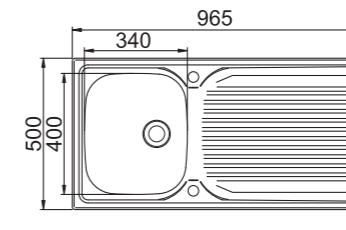

CUTOUT 945 x 480mm

Onyx 1.0 Medium Bowl 4034

C/W chrome waste, overflow & bowl grid (boxed)

Min Base Unit	Inset 400mm
	U/M 450mm
Depths/Capacity	Main Bowl 225 / 31L

Finish available	
Brushed	OXL1XBHOMEPK
Inset or Undermount »