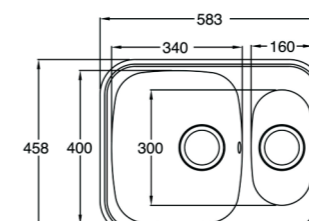

Opal 1.5 Bowl

C/W chrome wastes & pipework (boxed)

Min Base Unit	600mm
Depths/Capacity	Main Bowl 148 / 20L
	Half Bowl 109 / 5L

Finish available	
Polished	OP15XXHOMESK
Undermount » Reversible	

Undermount template supplied with sink

CUTOUT 563 x 438mm