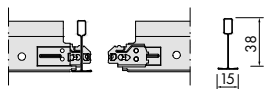

■ DONN® DX15 | Cross Tees (stab system - joggled GK)

Cross Tees - Slotted

Item reference	Length	Width	Height	Slot centres	Content/carton pcs	Content/carton lm	Weight/carton kg	Cartons/pallet
DX15TH135W	1350	15	38	337.5	60	81.00	19.70	42
DX15TH125W	1250	15	38	312.5	60	75.00	18.20	54
DX15TH120W	1200	15	38	300	60	72.00	17.50	54
DX15TM67.5W	675	15	32	337.5	60	40.50	9.20	56
DX15TM62.5W	625	15	32	312.5	60	37.50	8.60	56
DX15TM60W	600	15	32	300	60	36.00	8.20	56

Available in Matt Black (LM), Metal 06 D for an additional charge. Special colours on request.