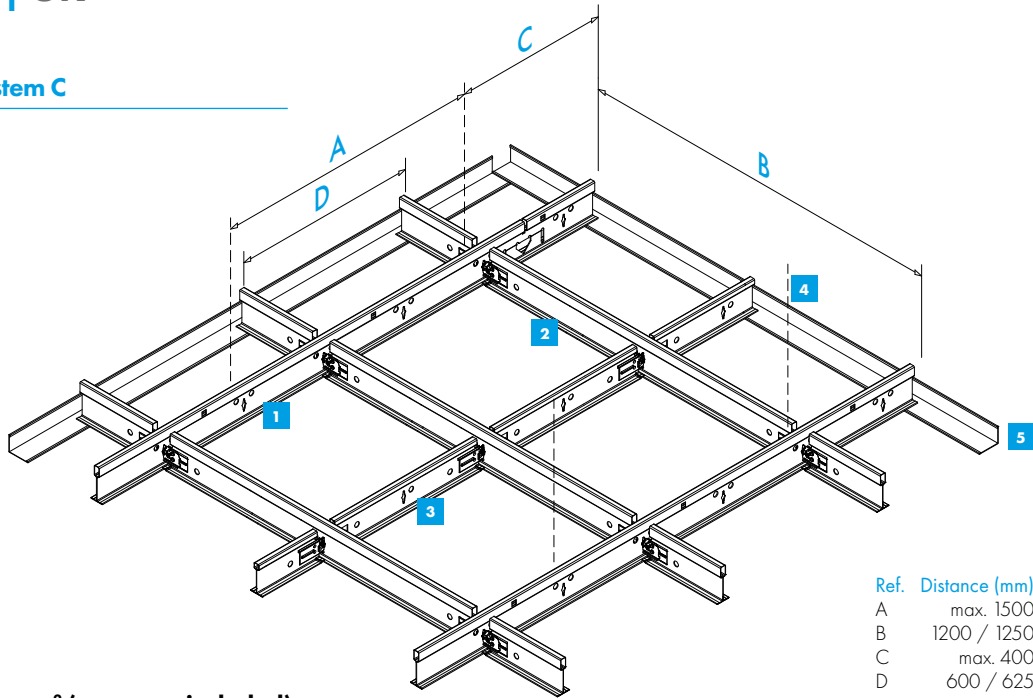

System Drawing - System C

Ref.	Distance (mm)
A	max. 1500
B	1200 / 1250
C	max. 400
D	600 / 625

■ **Material required per m² (no waste included)**

No.	Description	Item reference	Module 600 x 600	Module 625 x 625	Module 1200 x 600	Module 1250 x 625
1	Main Runner	DX15XH370W DX15XH375W	0.84 lm	– 0.80 lm	0.84 lm	– 0.80 lm
2	Long Cross Tee	DX15TH120W DX15TH125W	1.67 lm	– 1.60 lm	1.67 lm	– 1.60 lm
3	Short Cross Tee	DX15TM60W DX15TM62.5W	0.84 lm	– 0.80 lm	–	–
4	Hanger	–	0.70 pcs	0.64 pcs	0.70 pcs	0.64 pcs
	Retaining Clip	–	5.56 pcs	5.56 pcs	5.56 pcs	5.56 pcs
	Tiles	–	2.78 pcs	2.56 pcs	1.39 pcs	1.28 pcs
5	Perimeter Trim	–	Dependent on room dimensions (approx. 0.6 lm/m²)			

■ **Load Table | Maximum permissible weight (kg/m²)**

Main Runner distances Hanger distance A (mm)	1200 mm	1250 mm	600 mm	625 mm
	Module 600 x 600, 1200 x 600	Module 625 x 625, 1250 x 625	Module 600 x 600, 1200 x 600	Module 625 x 625, 1250 x 625
800	9.6	8.5	25.0	25.0
1000	9.6	8.5	25.0	25.0
1200	9.0	8.5	18.4	18.4
1500	4.1	4.0	9.2	9.2

Note:
The load per m² must be evenly distributed (no extra point loads).
After loading, the deflection will remain within the permitted deflection according to class 1 (L/500) of EN 13964, provided the grid is laid out as shown.

For other grid layouts, load capacities or hanger distances, please contact Knauf Ceiling Solutions.

Fire reaction		Euroclass A1 as per EN 13501-1	RUS KMO (NG) / KM1 (G1, V1, D1, T1) as per 123-FZ
Indoor air quality	 A+ ISO 3		
Cleanability			
Sustainability	 25%		
Design options			

All measurements in millimetres. All sizes are nominal.
Cross Tee alignment is achieved by locating the tees to the left-hand side of the adjoining section.

Products may vary from country to country. Please contact your local sales representative.
For further information and legal notice, please visit our website.
knaufceiling.com