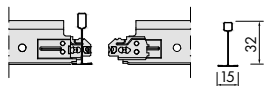

Cross Tees - Unslotted

Item reference	Length	Width	Height	Slot centres	Content/carton pcs	Content/carton lm	Weight/carton kg	Cartons/pallet
DX15TM31.25W	312.5	15	32	-	60	18.75	4.30	70
DX15TM30W	300	15	32	-	60	18.00	4.10	70

Available in Matt Black (LM), Metal 06 D for an additional charge. Special colours on request.

Section Drawings

■ DONN® DX15 | Main Runners (bulb-to-bulb connection)