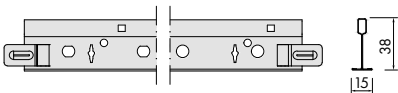

Exposed 15 mm grid system - System C

Key features

- System with 15 mm exposed profiles for an elegant appearance
- Patented golden "Quick-Release™ Clip" for high quality grid system installation
- Clear audible click-connection, and can be removed without tools
- Joggled Cross Tees override the Main Runners; preventing twisting of the Cross Tees

■ DONN® DX15 | Main Runners (bulb-to-bulb connection)

Item reference	Dimensions (mm)				Content/carton		Weight/carton kg	Cartons/pallet
	Length	Width	Height	Slot centres	pcs	lm		
DX15XH375W	3750	15	38	156.25	20	75.00	21.00	28
DX15XH370W	3700	15	38	100	20	74.00	21.30	28
DX15XH337.5W	3375	15	38	67.5	20	67.5	19.10	28