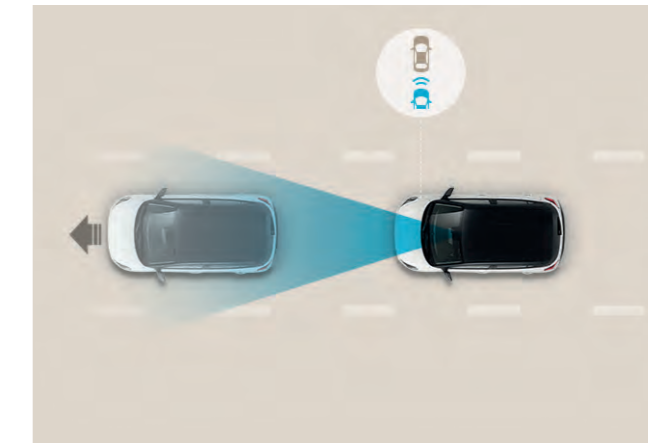

Hyundai SmartSense

Lane Keeping Assist (LKA)

The Lane Keeping Assist (LKA) uses the front multi-function camera to monitor the lines of the road. In case of an unintended lane departure, it warns you and can apply counter steering torque to guide the car back to the lane.

Forward Collision-Avoidance Assist (FCA)

Sensing the road ahead with the multi-function camera, FCA warns you and then automatically brakes when it detects sudden braking by a car ahead. Includes pedestrian detection.

High Beam Assist (HBA)

Less stress and maximum visibility. HBA not only detects oncoming vehicles but also vehicles in the same lane ahead and switches to low-beam as appropriate.

Leading Vehicle Departure Alert (LVDA)