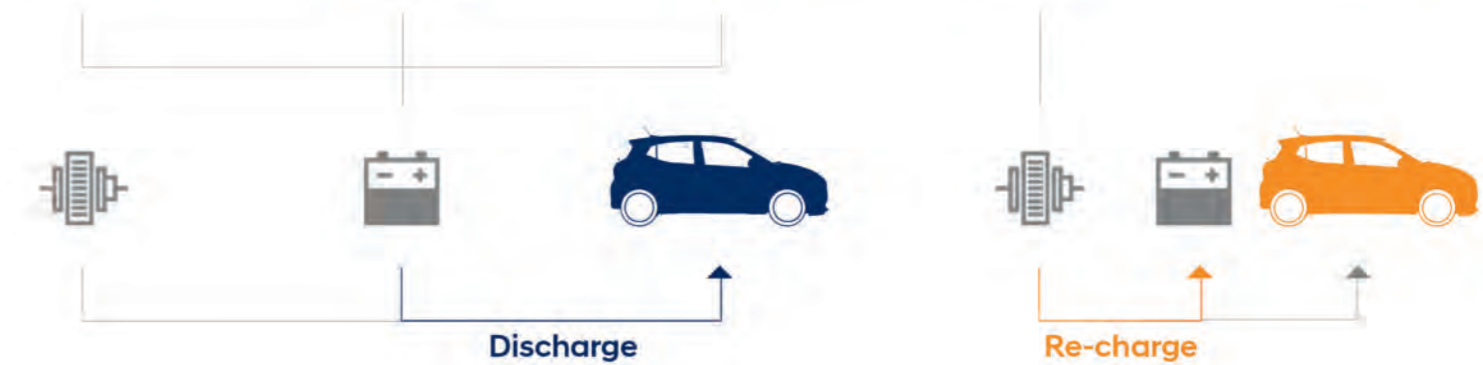

Energy Regeneration System

More energy for better fuel efficiency. The all-new Hyundai i10 is equipped with an intelligent Energy Regeneration System (ERS), which captures the kinetic energy created by forward motion and uses it to power your car. As soon as you take your foot off the accelerator and coast in gear,

the system transforms kinetic energy into electricity and stores it in the battery. When accelerating, ERS then uses this electricity to power the on-board electrical systems, easing the load on the motor and increasing fuel efficiency.