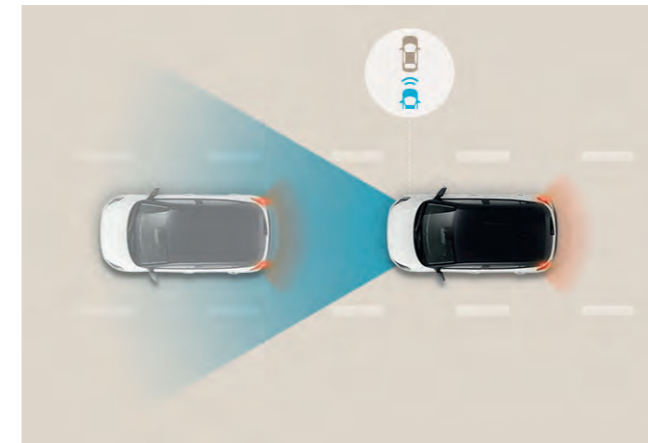

the system transforms kinetic energy into electricity and stores it in the battery. When accelerating, ERS then uses this electricity to power the on-board electrical systems, easing the load on the motor and increasing fuel efficiency.

Hyundai SmartSense

Lane Keeping Assist (LKA)

The Lane Keeping Assist (LKA) uses the front multi-function camera to monitor the lines of the road. In case of an unintended lane departure, it warns you and can apply counter steering torque to guide the car back to the lane.