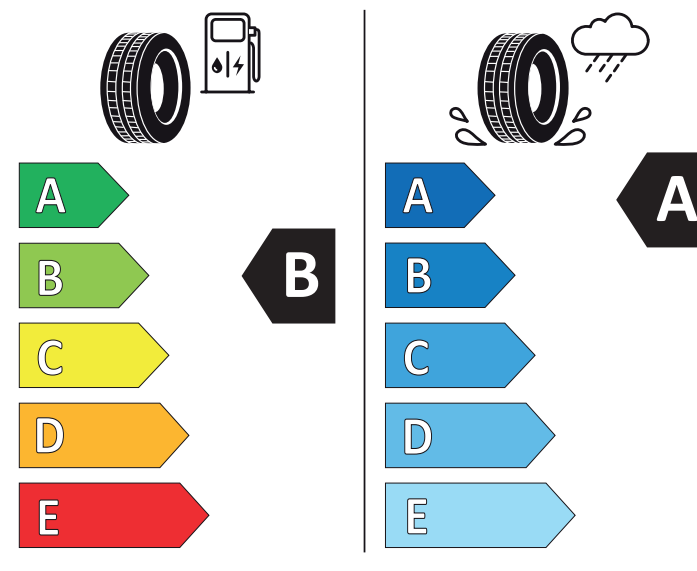

# Product Information Sheet

Delegated Regulation (EU) 2020/740

Supplier name or trademark	<b>Continental</b>
Commercial name or trade designation	<b>PremiumContact 6</b>
Tyre type identifier	<b>0358480</b>
Tyre size designation	<b>235/55 R 19</b>
Load-capacity index	<b>105</b>
Speed category symbol	<b>V</b>
Fuel efficiency class	<b>B</b>
Wet grip class	<b>A</b>
External rolling noise class	<b>B</b>
External rolling noise value	<b>72 dB</b>
Severe snow tyre	<b>No</b>
Ice tyre	<b>No</b>
Date of start of production	<b>01/20</b>
Date of end of production	<b>-</b>
Load version	<b>XL</b>
Additional information	

**Continental**

0358480

235/55 R 19 105 V XL

C1

2020/740