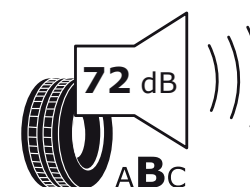

Continental

0358480

235/55 R 19 105 V XL

C1