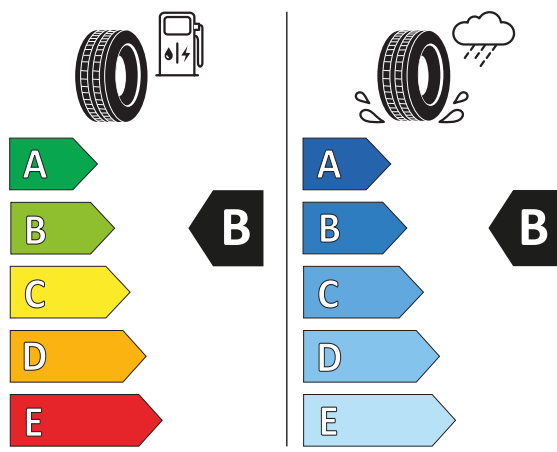

Hankook 1025144

235/60R18 103 H C1

2020/740

KUMHO TIRE

Product Information Sheet

Delegated Regulation (EU) 2020/740

Supplier name or trademark	KUMHO HP91
Commercial name or trade designation	HP91
Tyre type identifier	2246393
Tyre size designation	235/60R18
Load-capacity index	107
Speed category symbol	V
Fuel efficiency class	B
Wet grip class	B
External rolling noise class	B
External rolling noise value	72 dB
Severe snow tyre	No
Ice tyre	No
Date of start of production	05/21
Date of end of production	05/24
Load version	XL
Additional information	,

KUMHO HP91 2246393

235/60R18 107 V C1

2020/740

Hyundai SANTA FE ICE Gasolina, Diésel 19" (TM)

Product Information Sheet

Delegated Regulation (EU) 2020/740

Supplier name or trademark	Continental
Commercial name or trade designation	PremiumContact 6
Tyre type identifier	0358480
Tyre size designation	235/55 R 19
Load-capacity index	105
Speed category symbol	V
Fuel efficiency class	B
Wet grip class	A
External rolling noise class	B
External rolling noise value	72 dB
Severe snow tyre	No
Ice tyre	No
Date of start of production	01/20
Date of end of production	-
Load version	XL
Additional information	-