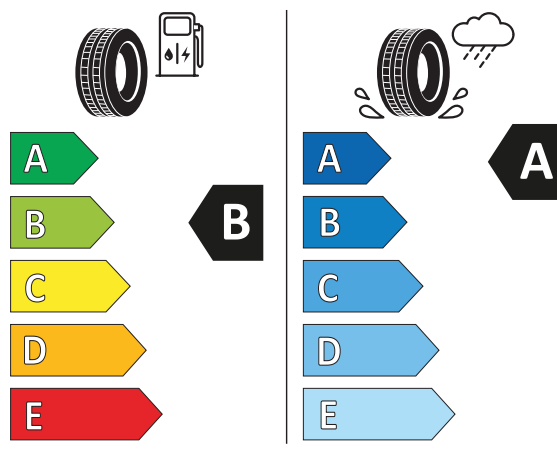

Hyundai SANTA FE ICE Gasolina, Diésel 17" (TM)

Product Information Sheet

Delegated Regulation (EU) 2020/740

Supplier name or trademark	Continental
Commercial name or trade designation	EcoContact 6
Tyre type identifier	0311067
Tyre size designation	235/65 R 17
Load-capacity index	108
Speed category symbol	V
Fuel efficiency class	A
Wet grip class	A
External rolling noise class	B
External rolling noise value	72 dB
Severe snow tyre	No
Ice tyre	No
Date of start of production	05/20
Date of end of production	-
Load version	XL
Additional information	-

ENERG

Continental

0311067

235/65 R 17 108 V XL

C1

Nuevo Hyundai SANTA FE ICE, Diésel 18" (TM)

Product Information Sheet

Delegated Regulation (EU) 2020/740

Supplier name or trademark	Hankook
Commercial name or trade designation	Dynapro HP2
Tyre type identifier	1025144
Tyre size designation	235/60R18
Load-capacity index	103
Speed category symbol	H
Fuel efficiency class	B
Wet grip class	A
External rolling noise class	B
External rolling noise value	71 dB
Severe snow tyre	No
Ice tyre	No
Date of start of production	14/18
Date of end of production	-
Load version	SL
Additional information	-

Hankook 1025144

235/60R18 103 H C1

2020/740

KUMHO TIRE

Product Information Sheet

Delegated Regulation (EU) 2020/740

Supplier name or trademark	KUMHO HP91
Commercial name or trade designation	HP91
Tyre type identifier	2246393
Tyre size designation	235/60R18
Load-capacity index	107
Speed category symbol	V
Fuel efficiency class	B
Wet grip class	B
External rolling noise class	B
External rolling noise value	72 dB
Severe snow tyre	No
Ice tyre	No
Date of start of production	05/21
Date of end of production	05/24
Load version	XL
Additional information	,