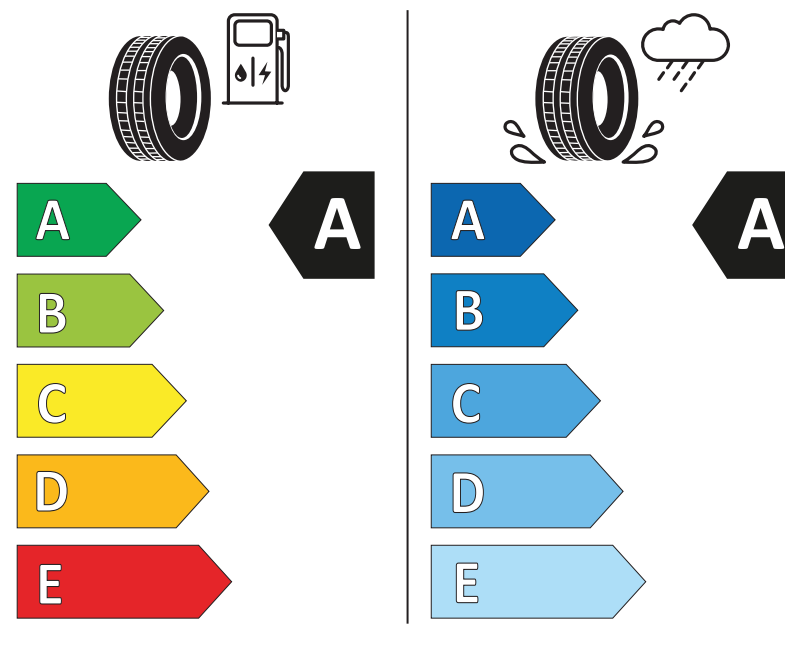

Hyundai SANTA FE ICE Gasolina, Diésel 17" (TM)

Product Information Sheet

Delegated Regulation (EU) 2020/740

Supplier name or trademark	Continental
Commercial name or trade designation	EcoContact 6
Tyre type identifier	0311067
Tyre size designation	235/65 R 17
Load-capacity index	108
Speed category symbol	V
Fuel efficiency class	A
Wet grip class	A
External rolling noise class	B
External rolling noise value	72 dB
Severe snow tyre	No
Ice tyre	No
Date of start of production	05/20
Date of end of production	-
Load version	XL
Additional information	-

ENERG

Continental

0311067

235/65 R 17 108 V XL

C1

Nuevo Hyundai SANTA FE ICE, Diésel 18" (TM)

Product Information Sheet

Delegated Regulation (EU) 2020/740

Supplier name or trademark	Hankook
Commercial name or trade designation	Dynapro HP2
Tyre type identifier	1025144
Tyre size designation	235/60R18
Load-capacity index	103
Speed category symbol	H
Fuel efficiency class	B
Wet grip class	A
External rolling noise class	B
External rolling noise value	71 dB
Severe snow tyre	No
Ice tyre	No
Date of start of production	14/18
Date of end of production	-
Load version	SL
Additional information	-

Hankook 1025144

235/60R18 103 H C1

2020/740

KUMHO TIRE

Product Information Sheet

Delegated Regulation (EU) 2020/740

Supplier name or trademark	KUMHO HP91
Commercial name or trade designation	HP91
Tyre type identifier	2246393
Tyre size designation	235/60R18
Load-capacity index	107
Speed category symbol	V
Fuel efficiency class	B
Wet grip class	B
External rolling noise class	B
External rolling noise value	72 dB
Severe snow tyre	No
Ice tyre	No
Date of start of production	05/21
Date of end of production	05/24
Load version	XL
Additional information	,