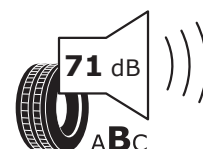

Hyundai SANTA FE ICE Gasolina, Diésel 17" (TM)

Product Information Sheet

Delegated Regulation (EU) 2020/740

Supplier name or trademark	Continental
Commercial name or trade designation	EcoContact 6
Tyre type identifier	0311067
Tyre size designation	235/65 R 17
Load-capacity index	108
Speed category symbol	V
Fuel efficiency class	A
Wet grip class	A
External rolling noise class	B
External rolling noise value	72 dB
Severe snow tyre	No
Ice tyre	No
Date of start of production	05/20
Date of end of production	-
Load version	XL
Additional information	-

ENERG

Continental

0311067

235/65 R 17 108 V XL

C1

Nuevo Hyundai SANTA FE ICE, Diésel 18" (TM)

Product Information Sheet

Delegated Regulation (EU) 2020/740

Supplier name or trademark	Hankook
Commercial name or trade designation	Dynapro HP2
Tyre type identifier	1025144
Tyre size designation	235/60R18
Load-capacity index	103
Speed category symbol	H
Fuel efficiency class	B
Wet grip class	A
External rolling noise class	B
External rolling noise value	71 dB
Severe snow tyre	No
Ice tyre	No
Date of start of production	14/18
Date of end of production	-
Load version	SL
Additional information	-

Hankook 1025144

235/60R18 103 H C1

2020/740

KUMHO TIRE

Product Information Sheet

Delegated Regulation (EU) 2020/740

Supplier name or trademark	KUMHO HP91
Commercial name or trade designation	HP91
Tyre type identifier	2246393
Tyre size designation	235/60R18
Load-capacity index	107
Speed category symbol	V
Fuel efficiency class	B
Wet grip class	B
External rolling noise class	B
External rolling noise value	72 dB
Severe snow tyre	No
Ice tyre	No
Date of start of production	05/21
Date of end of production	05/24
Load version	XL
Additional information	,