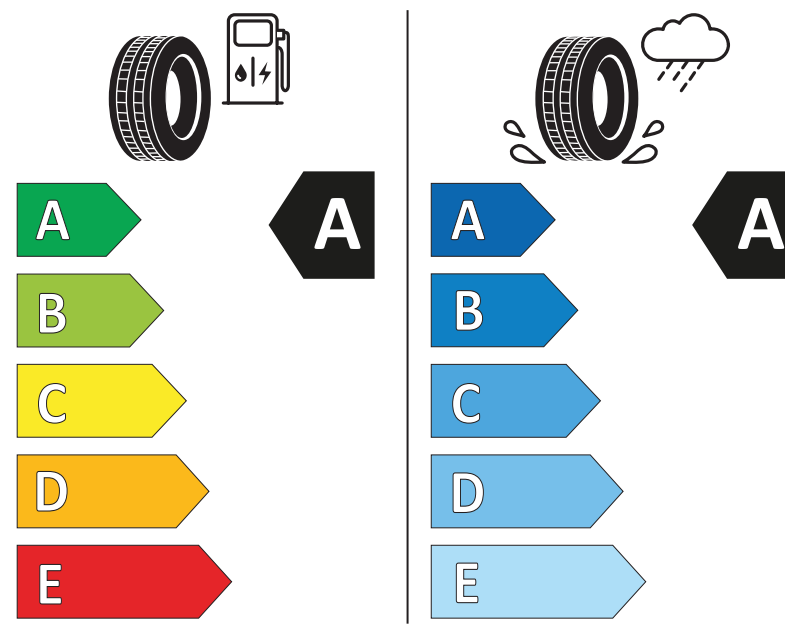

Nuevo Hyundai SANTA FE HEV 17" (TM)

Product Information Sheet

Delegated Regulation (EU) 2020/740

Supplier name or trademark	Continental
Commercial name or trade designation	EcoContact 6
Tyre type identifier	0311067
Tyre size designation	235/65 R 17
Load-capacity index	108
Speed category symbol	V
Fuel efficiency class	A
Wet grip class	A
External rolling noise class	B
External rolling noise value	72 dB
Severe snow tyre	No
Ice tyre	No
Date of start of production	05/20
Date of end of production	-
Load version	XL
Additional information	-

Continental

0311067

235/65 R 17 108 V XL

C1

Nuevo Hyundai SANTA FE ICE HEV 19" (TM)

Product Information Sheet

Delegated Regulation (EU) 2020/740

Supplier name or trademark	Continental
Commercial name or trade designation	PremiumContact 6
Tyre type identifier	0358480
Tyre size designation	235/55 R 19
Load-capacity index	105
Speed category symbol	V
Fuel efficiency class	B
Wet grip class	A
External rolling noise class	B
External rolling noise value	72 dB
Severe snow tyre	No
Ice tyre	No
Date of start of production	01/20
Date of end of production	-
Load version	XL
Additional information	-

ENERG

Continental

0358480

235/55 R 19 105 V XL

C1