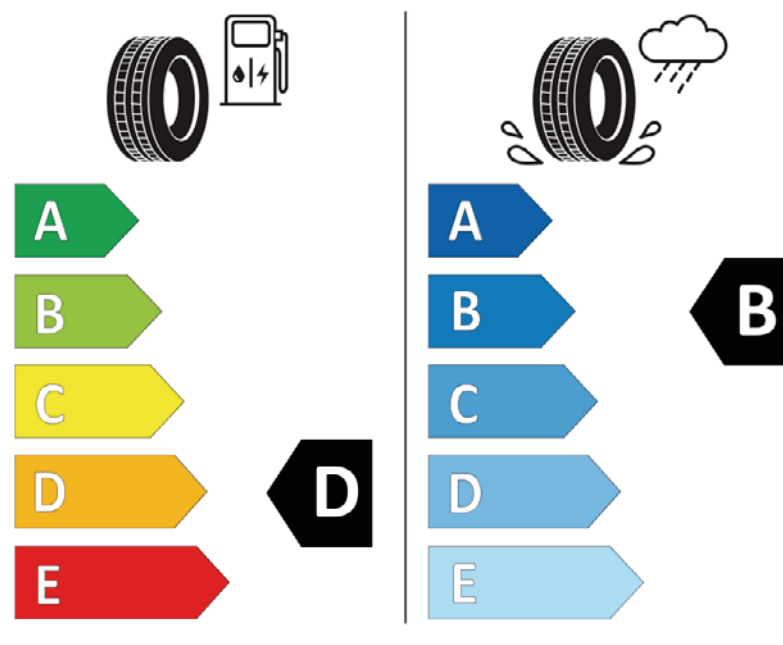

Nuevo Hyundai i30 N 18" (PD N)

Product Information Sheet

Delegated Regulation (EU) 2020/740

Supplier name or trademark	MICHELIN
Commercial name or trade designation	PILOT SUPER SPORT HN
Tyre type identifier	604586
Tyre size designation	225/40R18
Load-capacity index	92
Speed category symbol	Y
Fuel efficiency class	D
Wet grip class	B
External rolling noise class	B
External rolling noise value	71 dB
Severe snow tyre	No
Ice tyre	No
Date of start of production	25/16
Date of end of production	-
Load version	XL
Additional information	225/40 ZR18 92Y XL TL PILOT SUPER SPORT HN MI

MICHELIN

604586

225/40R18 92 Y

C1

Nuevo Hyundai i30 N 19" (PD N)

Product Information Sheet

Delegated Regulation (EU) 2020/740

Supplier name or trademark	PIRELLI
Commercial name or trade designation	PZERO
Tyre type identifier	31405
Tyre size designation	235/35R19
Load-capacity index	91
Speed category symbol	Y
Fuel efficiency class	D
Wet grip class	B
External rolling noise class	A
External rolling noise value	68 dB
Severe snow tyre	No
Ice tyre	No
Date of start of production	49/17
Date of end of production	-
Load version	XL
Additional information	-