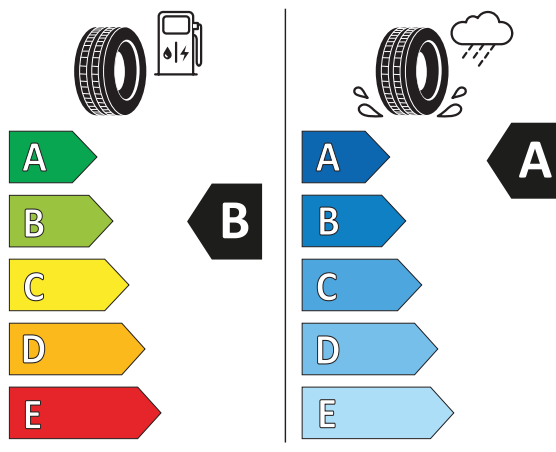

Hyundai TUCSON HEV 19" (NX4)

Product Information Sheet Delegated Regulation (EU) 2020/740

Supplier name or trademark	Continental
Commercial name or trade designation	PremiumContact 6
Tyre type identifier	0358437
Tyre size designation	235/50 R 19
Load-capacity index	103
Speed category symbol	V
Fuel efficiency class	B
Wet grip class	A
External rolling noise class	B
External rolling noise value	72 dB
Severe snow tyre	No
Ice tyre	No
Date of start of production	49/20
Date of end of production	-
Load version	XL
Additional information	-

Product Information Sheet Delegated Regulation (EU) 2020/740

Supplier name or trademark	MICHELIN
Commercial name or trade designation	PRIMACY 4 S1
Tyre type identifier	101258
Tyre size designation	235/50R19
Load-capacity index	103
Speed category symbol	V
Fuel efficiency class	A
Wet grip class	A
External rolling noise class	B
External rolling noise value	70 dB
Severe snow tyre	No
Ice tyre	No
Date of start of production	21/18
Date of end of production	-
Load version	XL
Additional information	235/50 R19 103V XL TL PRIMACY 4 S1 MI

Continental 0358437

235/50 R 19 103 V XL C1