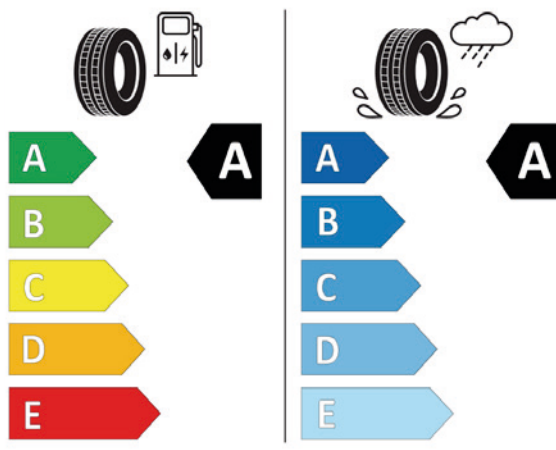

2020/740

MICHELIN 101258

235/50R19 103 V C1