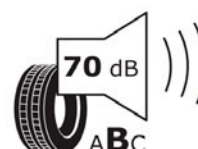

MICHELIN 101258

235/50R19 103 V C1