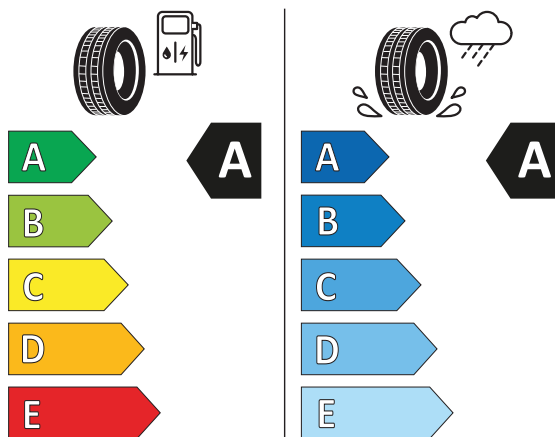

2020/740

Continental 0358454

215/65 R 17 103 V XL C1