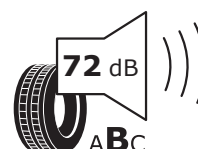

Continental 0358454

215/65 R 17 103 V XL C1