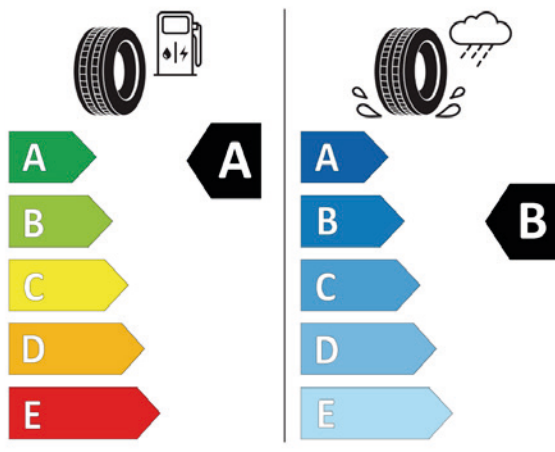

Hyundai TUCSON HEV 17" (NX4)

Product Information Sheet Delegated Regulation (EU) 2020/740

Supplier name or trademark	MICHELIN
Commercial name or trade designation	PRIMACY 4 S2
Tyre type identifier	087055
Tyre size designation	215/65R17
Load-capacity index	103
Speed category symbol	V
Fuel efficiency class	A
Wet grip class	B
External rolling noise class	B
External rolling noise value	70 dB
Severe snow tyre	No
Ice tyre	No
Date of start of production	21/18
Date of end of production	-
Load version	XL
Additional information	215/65 R17 103V XL TL PRIMACY 4 S2 MI

Product Information Sheet Delegated Regulation (EU) 2020/740

Supplier name or trademark	Continental
Commercial name or trade designation	EcoContact 6
Tyre type identifier	0358454
Tyre size designation	215/65 R 17
Load-capacity index	103
Speed category symbol	V
Fuel efficiency class	A
Wet grip class	A
External rolling noise class	B
External rolling noise value	72 dB
Severe snow tyre	No
Ice tyre	No
Date of start of production	40/20
Date of end of production	-
Load version	XL
Additional information	-

MICHELIN 087055

215/65R17 103 V C1