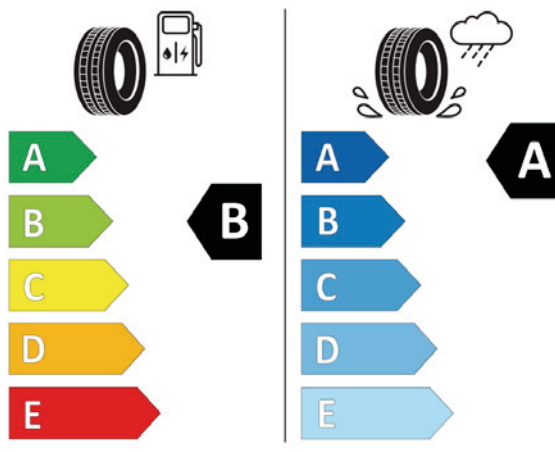

Nuevo Hyundai KONA HEV 16" (OS HEV)

Product Information Sheet Delegated Regulation (EU) 2020/740

Supplier name or trademark	MICHELIN
Commercial name or trade designation	ENERGY SAVER+
Tyre type identifier	001258
Tyre size designation	205/60R16
Load-capacity index	92
Speed category symbol	H
Fuel efficiency class	B
Wet grip class	A
External rolling noise class	B
External rolling noise value	70 dB
Severe snow tyre	No
Ice tyre	No
Date of start of production	20/11
Date of end of production	-
Load version	SL
Additional information	205/60 R16 92H TL ENERGY SAVER + GRNX MI

MICHELIN 001258
205/60R16 92 H C1

2020/740

Product Information Sheet Delegated Regulation (EU) 2020/740

Supplier name or trademark	NEXENTIRE
Commercial name or trade designation	N'blue S
Tyre type identifier	18060
Tyre size designation	205/60R16
Load-capacity index	92
Speed category symbol	H
Fuel efficiency class	A
Wet grip class	B
External rolling noise class	B
External rolling noise value	69 dB
Severe snow tyre	No
Ice tyre	No
Date of start of production	17/21
Date of end of production	-
Load version	SL
Additional information	-

Product Information Sheet Delegated Regulation (EU) 2020/740

Supplier name or trademark	MICHELIN
Commercial name or trade designation	PRIMACY 4 S1
Tyre type identifier	024348
Tyre size designation	225/45R18
Load-capacity index	95
Speed category symbol	Y
Fuel efficiency class	A
Wet grip class	B
External rolling noise class	B
External rolling noise value	70 dB
Severe snow tyre	No
Ice tyre	No
Date of start of production	04/20
Date of end of production	-
Load version	XL
Additional information	225/45 R18 95Y XL TL PRIMACY 4 S1 MI