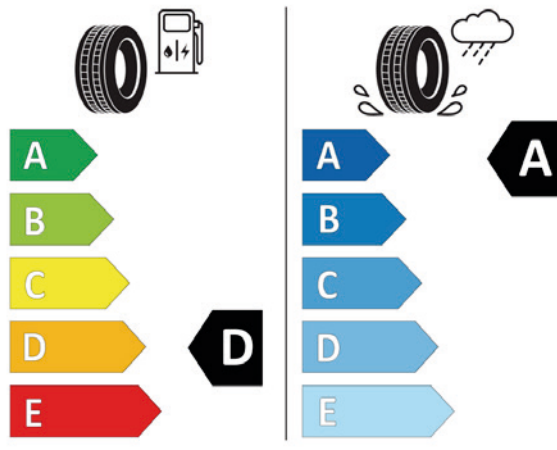

Nuevo Hyundai KONA HEV 18" (OS HEV)

Product Information Sheet Delegated Regulation (EU) 2020/740

Supplier name or trademark	MICHELIN
Commercial name or trade designation	PILOT SPORT 4
Tyre type identifier	359477
Tyre size designation	225/45R18
Load-capacity index	91
Speed category symbol	W
Fuel efficiency class	D
Wet grip class	A
External rolling noise class	B
External rolling noise value	70 dB
Severe snow tyre	No
Ice tyre	No
Date of start of production	39/15
Date of end of production	-
Load version	SL
Additional information	225/45 ZR18 91W TL PILOT SPORT 4 M

Product Information Sheet Delegated Regulation (EU) 2020/740

Supplier name or trademark	MICHELIN
Commercial name or trade designation	PRIMACY 4 S1
Tyre type identifier	024348
Tyre size designation	225/45R18
Load-capacity index	95
Speed category symbol	Y
Fuel efficiency class	A
Wet grip class	B
External rolling noise class	B
External rolling noise value	70 dB
Severe snow tyre	No
Ice tyre	No
Date of start of production	04/20
Date of end of production	-
Load version	XL
Additional information	225/45 R18 95Y XL TL PRIMACY 4 S1 MI

MICHELIN 359477

225/45R18 91 W C1