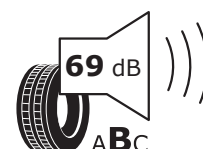

Nuevo Hyundai KONA HEV 16" (OS HEV)

Product Information Sheet Delegated Regulation (EU) 2020/740

Supplier name or trademark	MICHELIN
Commercial name or trade designation	ENERGY SAVER+
Tyre type identifier	001258
Tyre size designation	205/60R16
Load-capacity index	92
Speed category symbol	H
Fuel efficiency class	B
Wet grip class	A
External rolling noise class	B
External rolling noise value	70 dB
Severe snow tyre	No
Ice tyre	No
Date of start of production	20/11
Date of end of production	-
Load version	SL
Additional information	205/60 R16 92H TL ENERGY SAVER + GRNX MI

MICHELIN 001258
205/60R16 92 H C1

2020/740

Product Information Sheet Delegated Regulation (EU) 2020/740

Supplier name or trademark	NEXENTIRE
Commercial name or trade designation	N'blue S
Tyre type identifier	18060
Tyre size designation	205/60R16
Load-capacity index	92
Speed category symbol	H
Fuel efficiency class	A
Wet grip class	B
External rolling noise class	B
External rolling noise value	69 dB
Severe snow tyre	No
Ice tyre	No
Date of start of production	17/21
Date of end of production	-
Load version	SL
Additional information	-

NEXENTIRE 18060
205/60R16 92 H C1

2020/740

Nuevo Hyundai KONA HEV 18" (OS HEV)

Product Information Sheet Delegated Regulation (EU) 2020/740

Supplier name or trademark	MICHELIN
Commercial name or trade designation	PILOT SPORT 4
Tyre type identifier	359477
Tyre size designation	225/45R18
Load-capacity index	91
Speed category symbol	W
Fuel efficiency class	D
Wet grip class	A
External rolling noise class	B
External rolling noise value	70 dB
Severe snow tyre	No
Ice tyre	No
Date of start of production	39/15
Date of end of production	-
Load version	SL
Additional information	225/45 ZR18 91W TL PILOT SPORT 4 M