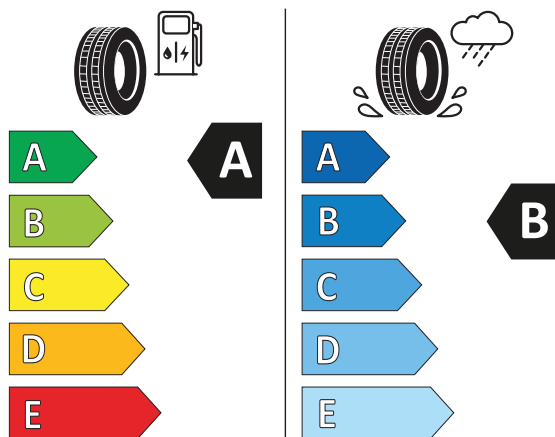

MICHELIN 001258
205/60R16 92 H C1

2020/740

Product Information Sheet Delegated Regulation (EU) 2020/740

Supplier name or trademark	NEXENTIRE
Commercial name or trade designation	N'blue S
Tyre type identifier	18060
Tyre size designation	205/60R16
Load-capacity index	92
Speed category symbol	H
Fuel efficiency class	A
Wet grip class	B
External rolling noise class	B
External rolling noise value	69 dB
Severe snow tyre	No
Ice tyre	No
Date of start of production	17/21
Date of end of production	-
Load version	SL
Additional information	-

NEXENTIRE 18060
205/60R16 92 H C1

2020/740

Nuevo Hyundai KONA HEV 18" (OS HEV)

Product Information Sheet Delegated Regulation (EU) 2020/740

Supplier name or trademark	MICHELIN
Commercial name or trade designation	PILOT SPORT 4
Tyre type identifier	359477
Tyre size designation	225/45R18
Load-capacity index	91
Speed category symbol	W
Fuel efficiency class	D
Wet grip class	A
External rolling noise class	B
External rolling noise value	70 dB
Severe snow tyre	No
Ice tyre	No
Date of start of production	39/15
Date of end of production	-
Load version	SL
Additional information	225/45 ZR18 91W TL PILOT SPORT 4 M

Product Information Sheet Delegated Regulation (EU) 2020/740

Supplier name or trademark	MICHELIN
Commercial name or trade designation	PRIMACY 4 S1
Tyre type identifier	024348
Tyre size designation	225/45R18
Load-capacity index	95
Speed category symbol	Y
Fuel efficiency class	A
Wet grip class	B
External rolling noise class	B
External rolling noise value	70 dB
Severe snow tyre	No
Ice tyre	No
Date of start of production	04/20
Date of end of production	-
Load version	XL
Additional information	225/45 R18 95Y XL TL PRIMACY 4 S1 MI