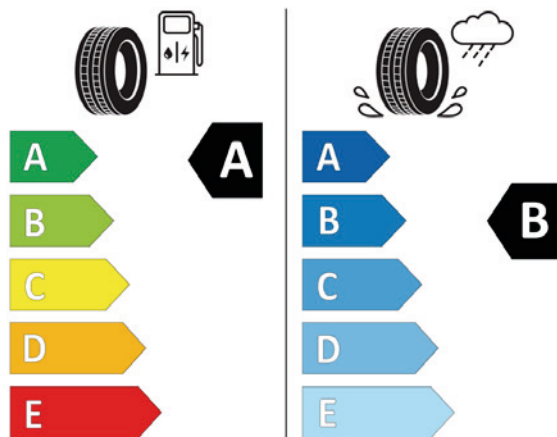

Product Information Sheet Delegated Regulation (EU) 2020/740

Supplier name or trademark	MICHELIN
Commercial name or trade designation	PRIMACY 4 S1
Tyre type identifier	024348
Tyre size designation	225/45R18
Load-capacity index	95
Speed category symbol	Y
Fuel efficiency class	A
Wet grip class	B
External rolling noise class	B
External rolling noise value	70 dB
Severe snow tyre	No
Ice tyre	No
Date of start of production	04/20
Date of end of production	-
Load version	XL
Additional information	225/45 R18 95Y XL TL PRIMACY 4 S1 MI

MICHELIN 359477

225/45R18 91 W C1

2020/740

MICHELIN 024348

225/45R18 95 Y XL C1

2020/740