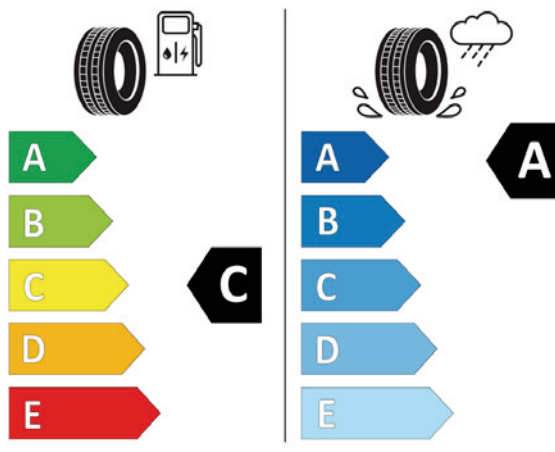

Nuevo Hyundai KONA EV 17" (OS EV)

Product Information Sheet Delegated Regulation (EU) 2020/740

Supplier name or trademark	MICHELIN
Commercial name or trade designation	PRIMACY 3 AO
Tyre type identifier	090571
Tyre size designation	215/55R17
Load-capacity index	94
Speed category symbol	W
Fuel efficiency class	C
Wet grip class	A
External rolling noise class	A
External rolling noise value	68 dB
Severe snow tyre	No
Ice tyre	No
Date of start of production	40/14
Date of end of production	-
Load version	SL
Additional information	215/55 R17 94W TL PRIMACY 3 AO GRNX MI

Product Information Sheet Delegated Regulation (EU) 2020/740

Supplier name or trademark	MICHELIN
Commercial name or trade designation	PRIMACY 4 S1
Tyre type identifier	374250
Tyre size designation	215/55R17
Load-capacity index	94
Speed category symbol	V
Fuel efficiency class	A
Wet grip class	B
External rolling noise class	B
External rolling noise value	69 dB
Severe snow tyre	No
Ice tyre	No
Date of start of production	40/17
Date of end of production	-
Load version	SL
Additional information	215/55 R17 94V TL PRIMACY 4 S1 MI

MICHELIN 090571
215/55R17 94 W C1