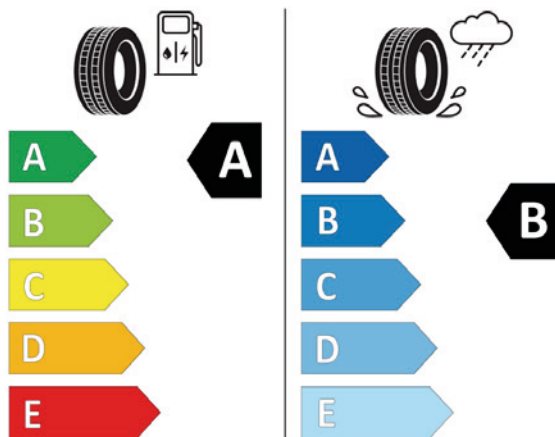

2020/740

MICHELIN 374250
215/55R17 94 V C1