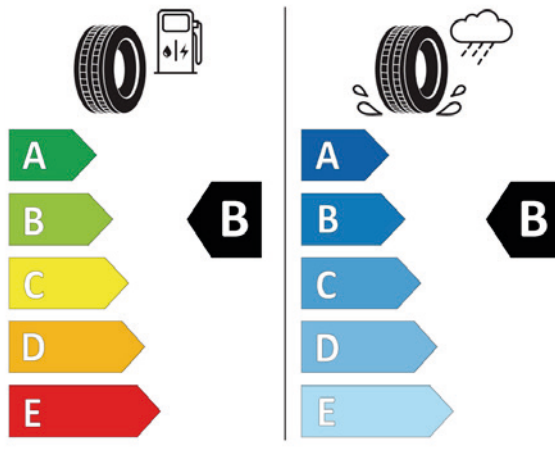

Nuevo IONIQ 5 20" (NE)

Product Information Sheet

Delegated Regulation (EU) 2020/740

Supplier name or trademark	MICHELIN
Commercial name or trade designation	PILOT SPORT EV A GOE
Tyre type identifier	924612
Tyre size designation	255/45R20
Load-capacity index	105
Speed category symbol	W
Fuel efficiency class	B
Wet grip class	B
External rolling noise class	B
External rolling noise value	72 db
Severe snow tyre	No
Ice tyre	No
Date of start of production	22/20
Date of end of production	-
Load version	XL
Additional information	255/45 R20 105W XL PILOT SPORT EV ACOUSTIC GOE MI

Product Information Sheet

Delegated Regulation (EU) 2020/740

Supplier name or trademark	MICHELIN
Commercial name or trade designation	PILOT SPORT 4 SUV AC
Tyre type identifier	317621
Tyre size designation	255/45R20
Load-capacity index	105
Speed category symbol	Y
Fuel efficiency class	C
Wet grip class	A
External rolling noise class	B
External rolling noise value	72 db
Severe snow tyre	No
Ice tyre	No
Date of start of production	50/20
Date of end of production	-
Load version	XL
Additional information	255/45 R20 105Y XL TL PILOT SPORT 4 SUV ACOUSTIC MI

MICHELIN

924612

255/45R20 105 W

C1