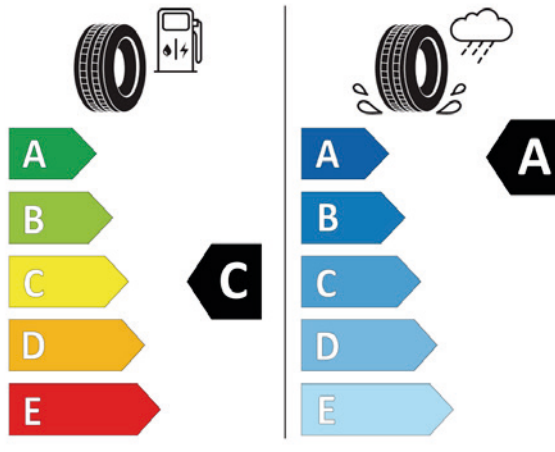

2020/740

MICHELIN

317621

255/45R20 105 Y

C1