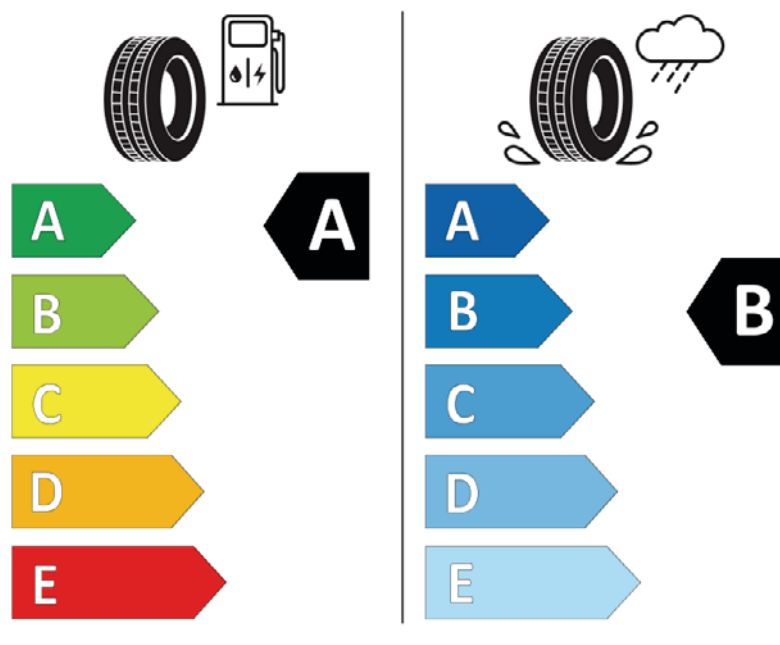

Nuevo IONIQ 5 19" (NE)

Product Information Sheet

Delegated Regulation (EU) 2020/740

Supplier name or trademark	MICHELIN
Commercial name or trade designation	PRIMACY 4 A GOE
Tyre type identifier	669466
Tyre size designation	235/55R19
Load-capacity index	105
Speed category symbol	W
Fuel efficiency class	A
Wet grip class	B
External rolling noise class	B
External rolling noise value	70 dB
Severe snow tyre	No
Ice tyre	No
Date of start of production	27/20
Date of end of production	-
Load version	XL
Additional information	235/55 R19 105W XL TL PRIMACY 4 SUV ACOUSTIC GOE MI

MICHELIN

669466

235/55R19 105 W

C1

Nuevo IONIQ 5 20" (NE)

Product Information Sheet

Delegated Regulation (EU) 2020/740

Supplier name or trademark	MICHELIN
Commercial name or trade designation	PILOT SPORT EV A GOE
Tyre type identifier	924612
Tyre size designation	255/45R20
Load-capacity index	105
Speed category symbol	W
Fuel efficiency class	B
Wet grip class	B
External rolling noise class	B
External rolling noise value	72 db
Severe snow tyre	No
Ice tyre	No
Date of start of production	22/20
Date of end of production	-
Load version	XL
Additional information	255/45 R20 105W XL PILOT SPORT EV ACOUSTIC GOE MI

Product Information Sheet

Delegated Regulation (EU) 2020/740

Supplier name or trademark	MICHELIN
Commercial name or trade designation	PILOT SPORT 4 SUV AC
Tyre type identifier	317621
Tyre size designation	255/45R20
Load-capacity index	105
Speed category symbol	Y
Fuel efficiency class	C
Wet grip class	A
External rolling noise class	B
External rolling noise value	72 db
Severe snow tyre	No
Ice tyre	No
Date of start of production	50/20
Date of end of production	-
Load version	XL
Additional information	255/45 R20 105Y XL TL PILOT SPORT 4 SUV ACOUSTIC MI