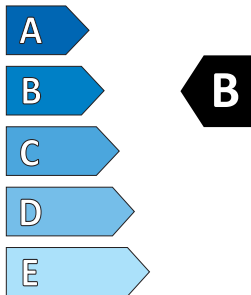

Product Information Sheet

Delegated Regulation (EU) 2020/740

Supplier name or trademark	Hankook
Commercial name or trade designation	KInERGY ECO²
Tyre type identifier	1024185
Tyre size designation	195/55R16
Load-capacity index	87
Speed category symbol	H
Fuel efficiency class	B
Wet grip class	B
External rolling noise class	B
External rolling noise value	70 dB
Severe snow tyre	No
Ice tyre	No
Date of start of production	47/20
Date of end of production	-
Load version	SL
Additional information	

ENERG

Hankook

1024185

195/55R16 87 H

C1

B

B