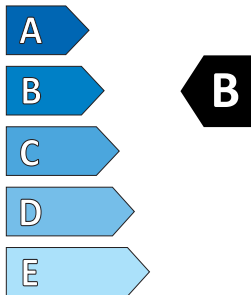

Product Information Sheet

Delegated Regulation (EU) 2020/740

Supplier name or trademark	Hankook
Commercial name or trade designation	KInERGY ECO²
Tyre type identifier	1024183
Tyre size designation	185/65R15
Load-capacity index	88
Speed category symbol	H
Fuel efficiency class	B
Wet grip class	B
External rolling noise class	B
External rolling noise value	69 dB
Severe snow tyre	No
Ice tyre	No
Date of start of production	47/20
Date of end of production	-
Load version	SL
Additional information	

ENERG

Hankook

1024183

185/65R15 88 H

C1

B

B