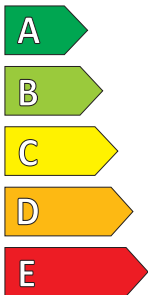

Product Information Sheet

Delegated Regulation (EU) 2020/740

Supplier name or trademark	Hankook
Commercial name or trade designation	KInERGY ECO²
Tyre type identifier	1024183
Tyre size designation	185/65R15
Load-capacity index	88
Speed category symbol	H
Fuel efficiency class	B
Wet grip class	B
External rolling noise class	B
External rolling noise value	69 dB
Severe snow tyre	No
Ice tyre	No
Date of start of production	47/20
Date of end of production	-
Load version	SL
Additional information	

ENERG

Hankook

1024183

185/65R15 88 H

C1

B

B