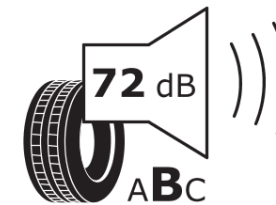

ENERG

MICHELIN

317621

255/45R20 105 Y

C1