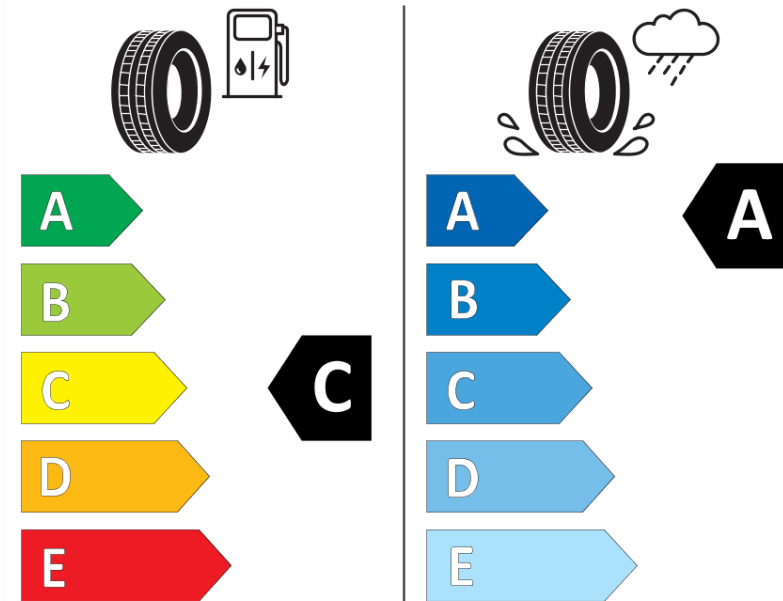

Product Information Sheet

Delegated Regulation (EU) 2020/740

Supplier name or trademark	MICHELIN
Commercial name or trade designation	PILOT SPORT 4 SUV AC
Tyre type identifier	317621
Tyre size designation	255/45R20
Load-capacity index	105
Speed category symbol	Y
Fuel efficiency class	C
Wet grip class	A
External rolling noise class	B
External rolling noise value	72
Severe snow tyre	No
Ice tyre	No
Date of start of production	50/20
Date of end of production	
Load version	XL
Additional information	255/45 R20 105Y XL TL PILOT SPORT 4 SUV ACOUSTIC MI

ENERG

MICHELIN

317621

255/45R20 105 Y

C1