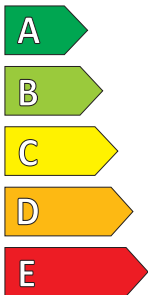

Product Information Sheet

Delegated Regulation (EU) 2020/740

Supplier name or trademark	KUMHO KC53
Commercial name or trade designation	KC53
Tyre type identifier	2298643
Tyre size designation	215/65R17
Load-capacity index	108
Speed category symbol	H
Fuel efficiency class	B
Wet grip class	D
External rolling noise class	B
External rolling noise value	71 dB
Severe snow tyre	No
Ice tyre	No
Date of start of production	13/21
Date of end of production	13/27
Load version	XL
Additional information	

ENERG

KUMHO KC53

2298643

215/65R17 108 H XL

C1

B