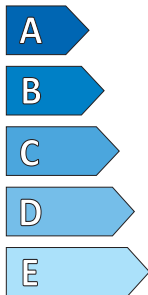

ENERG

NEXENTIRE

17158

LT215/65R17C 108/105 H

C2

B

C