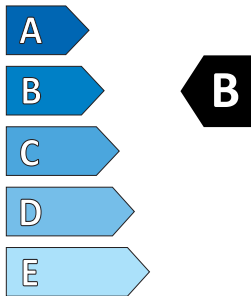

Product Information Sheet

Delegated Regulation (EU) 2020/740

Supplier name or trademark	KUMHO KC53
Commercial name or trade designation	KC53
Tyre type identifier	2270433
Tyre size designation	215/65R17C
Load-capacity index (for single mounting)	108
Load-capacity index (for dual mounting)	105
Speed category symbol	H
Fuel efficiency class	B
Wet grip class	B
External rolling noise class	B
External rolling noise value	72 dB
Severe snow tyre	No
Date of start of production	13/21
Date of end of production	13/27
Additional information	
Load-capacity index for Additional Service Description (for single mounting)	
Load-capacity index for Additional Service Description (for dual mounting)	
Speed category symbol (for Additional Service Description)	

ENERG

KUMHO KC53

2270433

215/65R17C 108/105 H

C2

B

B