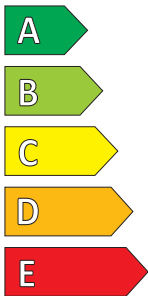

Product Information Sheet

Delegated Regulation (EU) 2020/740

Supplier name or trademark	KUMHO KC53
Commercial name or trade designation	KC53
Tyre type identifier	2270433
Tyre size designation	215/65R17C
Load-capacity index (for single mounting)	108
Load-capacity index (for dual mounting)	105
Speed category symbol	H
Fuel efficiency class	B
Wet grip class	B
External rolling noise class	B
External rolling noise value	72 dB
Severe snow tyre	No
Date of start of production	13/21
Date of end of production	13/27
Additional information	
Load-capacity index for Additional Service Description (for single mounting)	
Load-capacity index for Additional Service Description (for dual mounting)	
Speed category symbol (for Additional Service Description)	

ENERG

KUMHO KC53

2270433

215/65R17C 108/105 H

C2

B

B