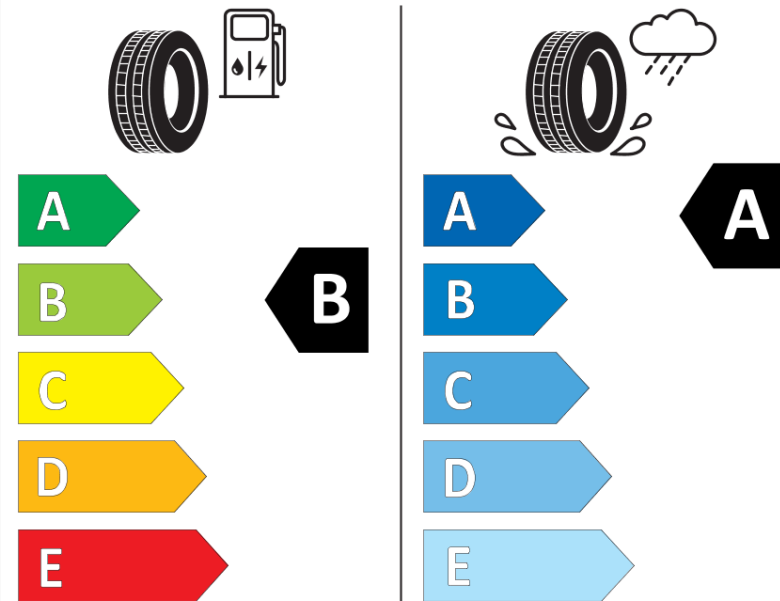

Product Information Sheet

Delegated Regulation (EU) 2020/740

Supplier name or trademark	MICHELIN
Commercial name or trade designation	ENERGY SAVER+
Tyre type identifier	001258
Tyre size designation	205/60R16
Load-capacity index	92
Speed category symbol	H
Fuel efficiency class	B
Wet grip class	A
External rolling noise class	B
External rolling noise value	70
Severe snow tyre	No
Ice tyre	No
Date of start of production	20/11
Date of end of production	
Load version	SL
Additional information	205/60 R16 92H TL ENERGY SAVER+ GRNX MI

ENERGY

MICHELIN

001258

205/60R16 92 H

C1

2020/740