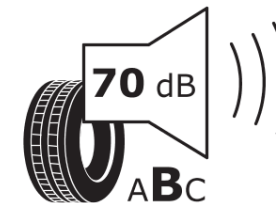

Product Information Sheet

Delegated Regulation (EU) 2020/740

Supplier name or trademark	MICHELIN
Commercial name or trade designation	ENERGY SAVER+
Tyre type identifier	001258
Tyre size designation	205/60R16
Load-capacity index	92
Speed category symbol	H
Fuel efficiency class	B
Wet grip class	A
External rolling noise class	B
External rolling noise value	70
Severe snow tyre	No
Ice tyre	No
Date of start of production	20/11
Date of end of production	
Load version	SL
Additional information	205/60 R16 92H TL ENERGY SAVER+ GRNX MI

ENERGY

MICHELIN

001258

205/60R16 92 H

C1

2020/740