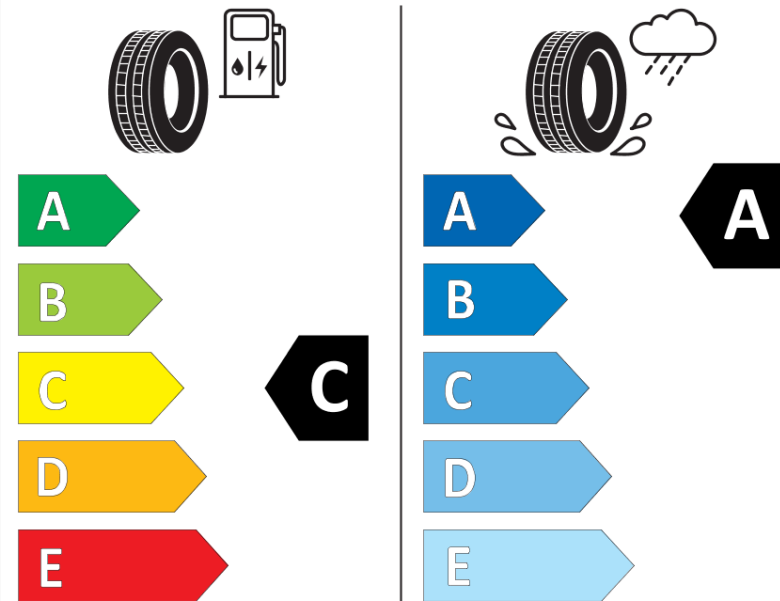

Product Information Sheet

Delegated Regulation (EU) 2020/740

Supplier name or trademark	MICHELIN
Commercial name or trade designation	ENERGY SAVER+
Tyre type identifier	468880
Tyre size designation	195/65R15
Load-capacity index	91
Speed category symbol	H
Fuel efficiency class	C
Wet grip class	A
External rolling noise class	B
External rolling noise value	70
Severe snow tyre	No
Ice tyre	No
Date of start of production	20/11
Date of end of production	
Load version	SL
Additional information	195/65 R15 91H TL ENERGY SAVER+ GRNX MI

ENERGY

MICHELIN

468880

195/65R15 91 H

C1

2020/740