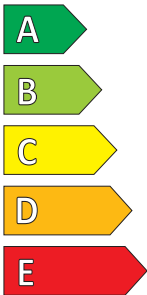

# Product Information Sheet

Delegated Regulation (EU) 2020/740

Supplier name or trademark	<b>Hankook</b>
Commercial name or trade designation	<b>Dynapro HP2</b>
Tyre type identifier	<b>1025144</b>
Tyre size designation	<b>235/60R18</b>
Load-capacity index	<b>103</b>
Speed category symbol	<b>H</b>
Fuel efficiency class	<b>B</b>
Wet grip class	<b>A</b>
External rolling noise class	<b>B</b>
External rolling noise value	<b>71 dB</b>
Severe snow tyre	<b>No</b>
Ice tyre	<b>No</b>
Date of start of production	<b>14/18</b>
Date of end of production	<b>-</b>
Load version	<b>SL</b>
Additional information	

# ENERG

Hankook

1025144

235/60R18 103 H

C1

**B**

**A**