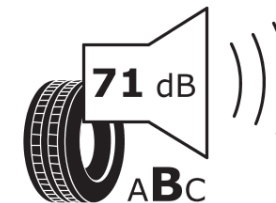

ENERG

MICHELIN

604586

225/40R18 92 Y

C1