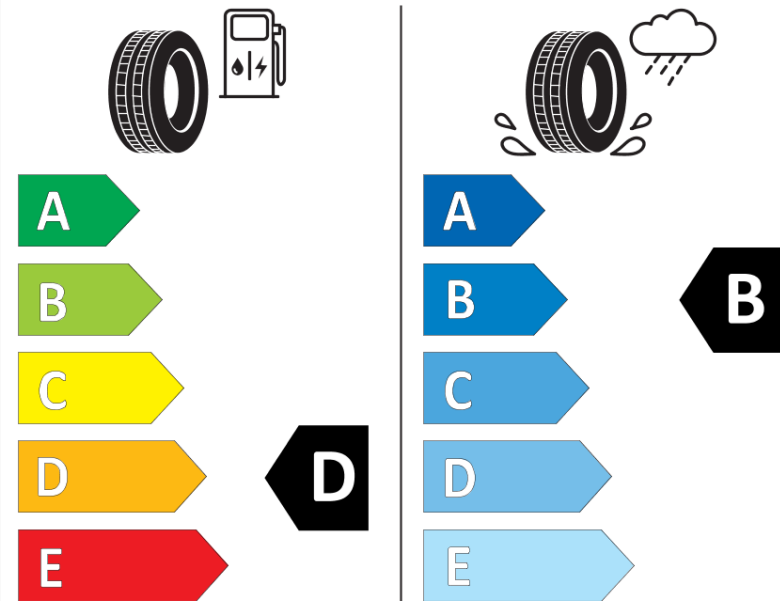

Product Information Sheet

Delegated Regulation (EU) 2020/740

Supplier name or trademark	MICHELIN
Commercial name or trade designation	PILOT SUPER SPORT HN
Tyre type identifier	604586
Tyre size designation	225/40R18
Load-capacity index	92
Speed category symbol	Y
Fuel efficiency class	D
Wet grip class	B
External rolling noise class	B
External rolling noise value	71
Severe snow tyre	No
Ice tyre	No
Date of start of production	25/16
Date of end of production	
Load version	XL
Additional information	225/40 ZR18 92Y XL TL PILOT SUPER SPORT HN MI

ENERG

MICHELIN

604586

225/40R18 92 Y

C1

2020/740