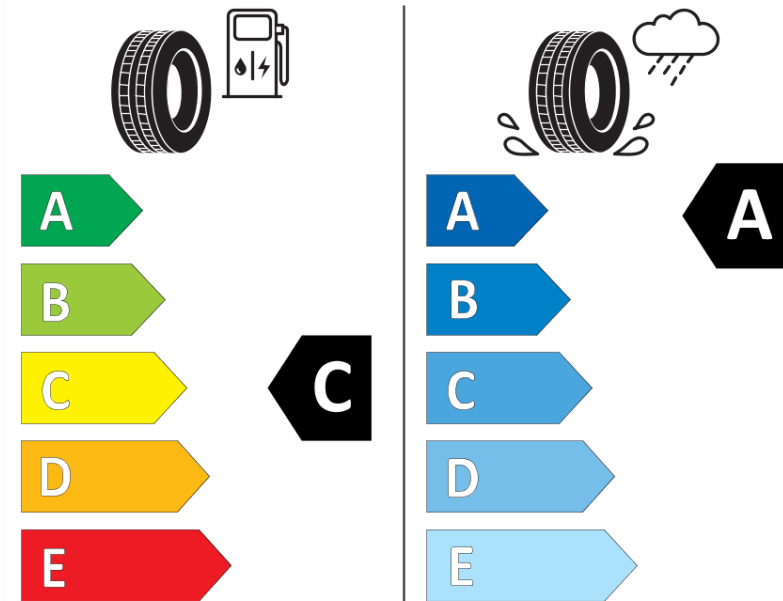

Product Information Sheet

Delegated Regulation (EU) 2020/740

| | |
|--------------------------------------|---|
| Supplier name or trademark | MICHELIN |
| Commercial name or trade designation | PILOT SPORT 4 |
| Tyre type identifier | 674619 |
| Tyre size designation | 225/40ZR18 |
| Load-capacity index | 92 |
| Speed category symbol | (Y) |
| Fuel efficiency class | C |
| Wet grip class | A |
| External rolling noise class | B |
| External rolling noise value | 71 |
| Severe snow tyre | No |
| Ice tyre | No |
| Date of start of production | 05/15 |
| Date of end of production | |
| Load version | XL |
| Additional information | 225/40 ZR18 (92Y) EXTRA LOAD TL PILOT SPORT 4 MI |

ENERG

MICHELIN

674619

225/40ZR18 (92Y) XL

C1

2020/740