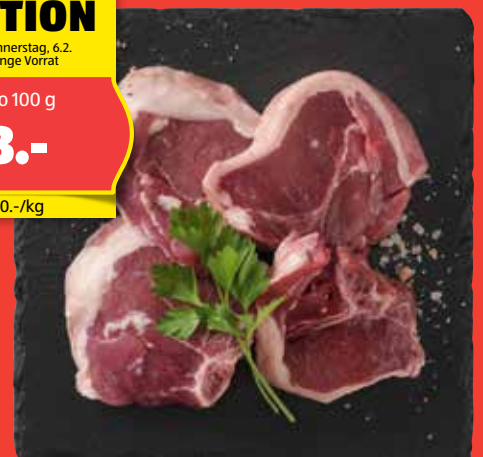

COUNTRY'S
BEST
LAMMKOTELETTS
ca. 300 g/Irland
42500