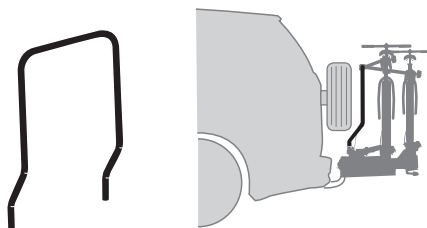

Thule Adapter 9906
7-to-13 pin Adapter

Thule Wall Hanger
9771

Thule Loading Ramp
9152

Thule Wheel Adapter
9772

Thule Heat Shield
1500052291

Thule Number Plate
9762

Thule AcuTight Knob
528

Thule Cable Lock
538

Thule Bike Frame Adapter

982

Thule 3rd Brake Light

9904

Thule Bike Adapter

9281

Thule Off-Road Adapter

9042