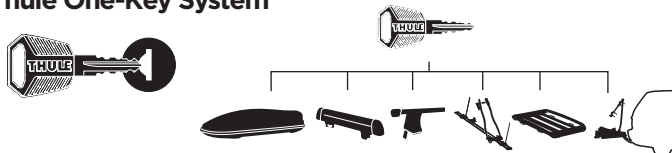

Thule One-Key System

450400 (x4)

450600 (x6)

450800 (x8)

451200 (x12)

451600 (x16)