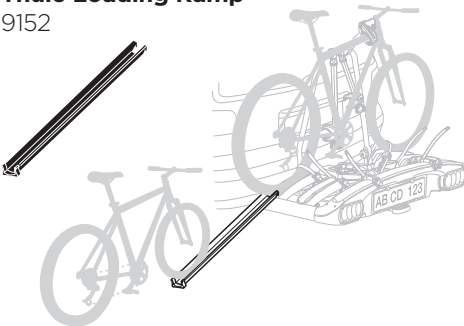

Thule Adapter 9906
7-to-13 pin Adapter

Thule Wall Hanger
9771

Thule Loading Ramp
9152

Thule Wheel Adapter
9772

Thule Heat Shield
1500052291

Thule Number Plate
9762

Thule AcuTight Knob
528

Thule Cable Lock
538