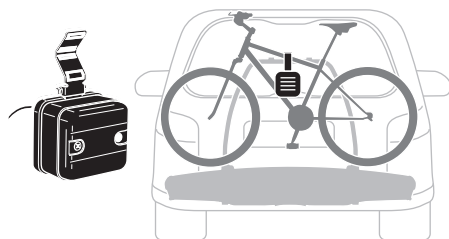

Thule 3rd Brake Light

9904