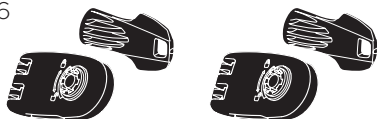

Thule Wheel Strap Locks

986