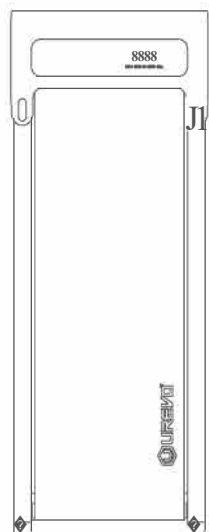

UREVO SP1 LITE

Walking Treadmill

Model.URTM022

SPECIFICATION

Performance indicators	Detailed parameters	Performance indicators	Detailed parameters
Product dimension	126.5 X 53 X 12.4 cm	Net weight	25 kg
Walking Area	105 X40 cm	Gross weight	28.5 kg
Maximum load	120 kg	Rate voltage	220 - 240V ~
		Rated power	550W
Maximum speed	6 kmh	Peak horsepower	2.25Hp
Minimum speed	1 kmh	Suggested age	14-60 years old

PRODUCT AND ACCESSORIES

Walking treadmill x 1

Accessories

Remote Controller x 1

Power Cord x 1

Lubricating Oil x 2

1

Hex Tool x 1