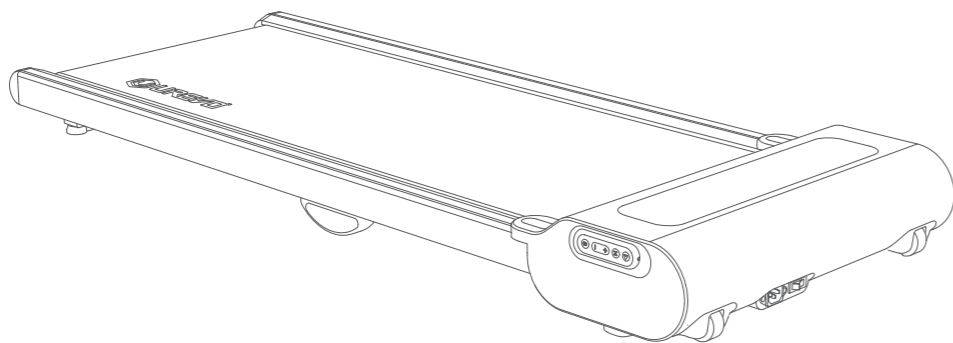

UREVO SP1 LITE

Walking Treadmill

Model.URTM022

SPECIFICATION

Performance indicators	Detailed parameters	Performance indicators	Detailed parameters
Product dimension	126.5 X 53 X 12.4 cm	Net weight	25 kg
Walking Area	105 X40 cm	Gross weight	28.5 kg
Maximum load	120 kg	Rate voltage	220 - 240V ~
		Rated power	550W
Maximum speed	6 kmh	Peak horsepower	2.25Hp
Minimum speed	1 kmh	Suggested age	14-60 years old