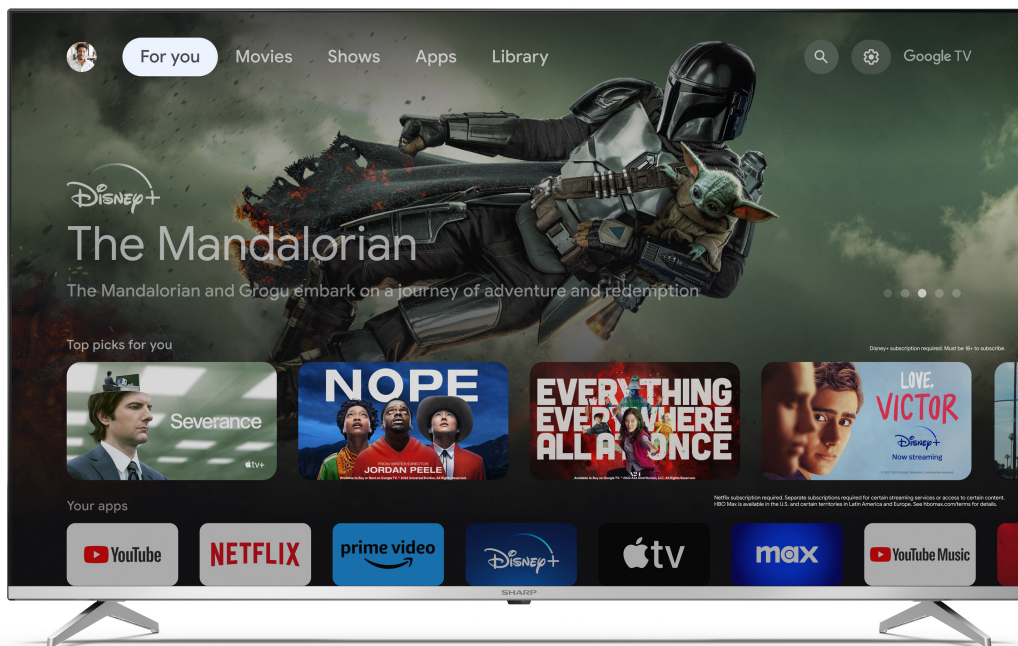

55GP6260E
Ref: 4T-C55GP6260ES

55" 4K ULTRA HD QLED SHARP GOOGLE TV™

The 55GP6260E is a 4K Ultra High Definition Frameless Quantum Dot Sharp Google TV™ with exceptional multimedia functionality.

HIGHLIGHTS

- 4K Ultra HD Google TV™ with Quantum Dot
- HDMI 2.1 with eARC
- Dolby Vision™ - cinema-inspired HDR
- Dolby Atmos® - full 360° sound experience
- Smooth Motion - Frame Interpolation Technology
- Google Assistant
- Chromecast Built-in