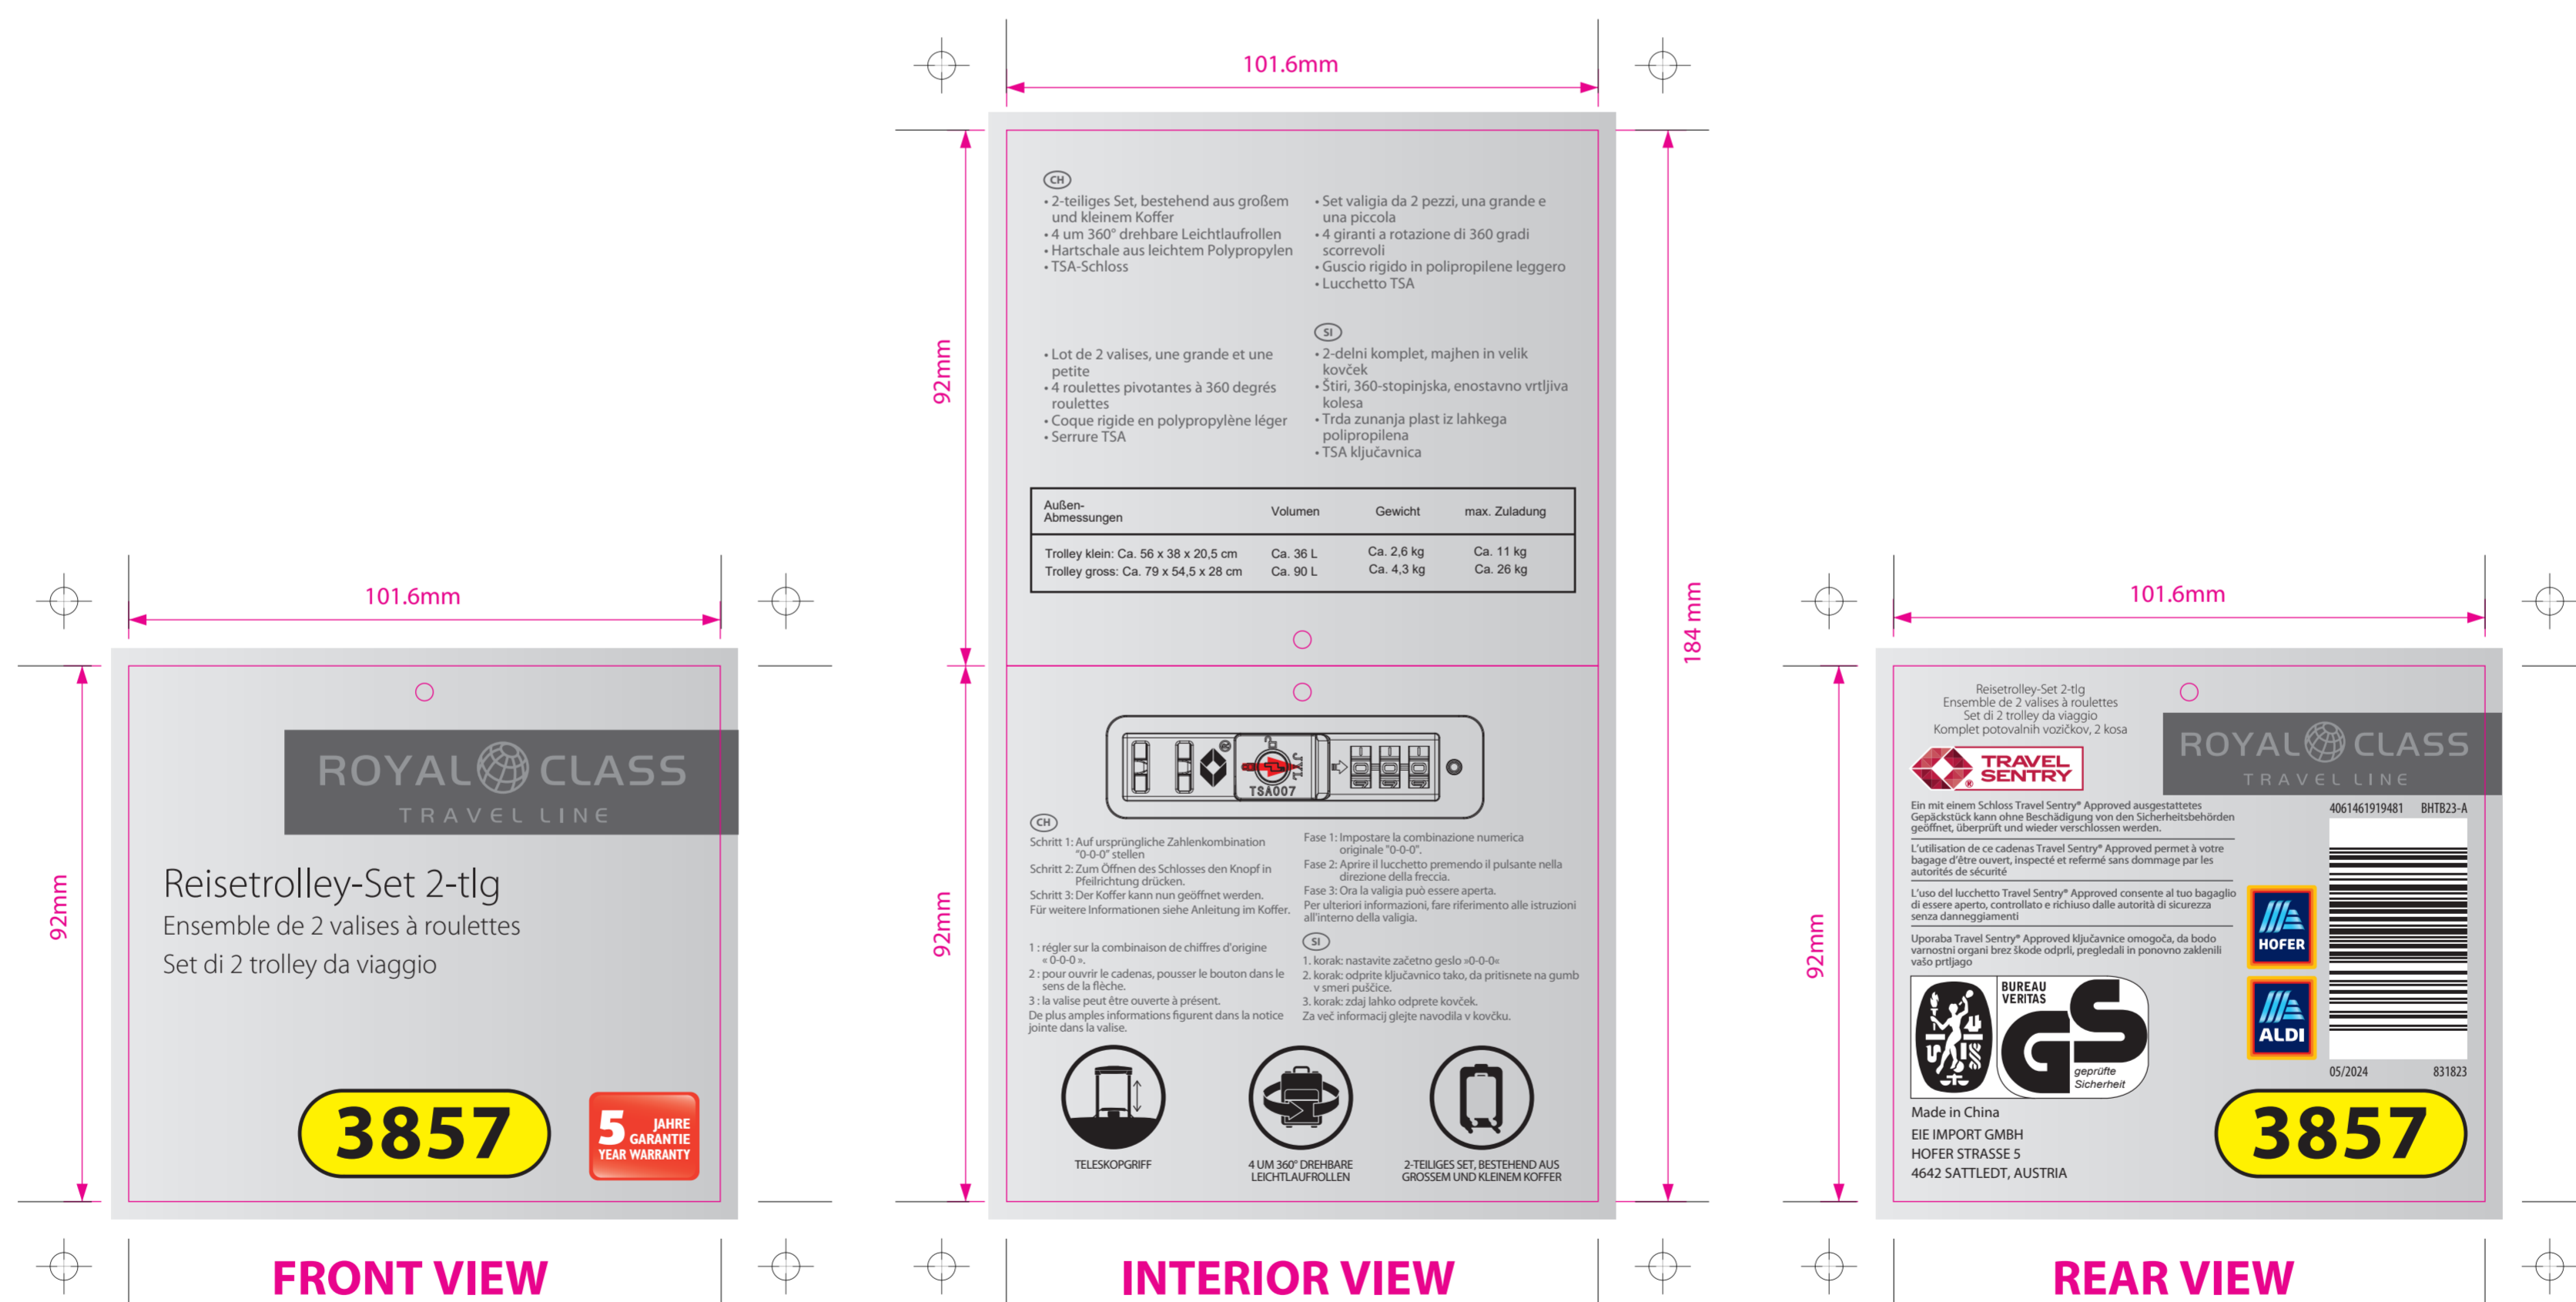

This Color Bar must be printed on press sheet in correct position. 印刷时一定要正确的印上这色带。

JOB NO.: 1240875_03-2	ISSUE: 2	TITLE: Budget_Hardtop_Trolley_Boardcase_Set_Black_Hofer-Reissue	BARCODE: 4061461919481	SIZE: 100 %
BRAND: Royal Class - Travel Sentry (Red)	SUPPLIER: Summit Luggage Co.,Ltd.	PACK FORMAT: Hang Tag (A4) 2022		
COUNTRY: Hofer_CH_SI	PRODUCT#: 831823	PRINT METHOD: Litho		
<b>INK COLOURS</b> 		<b>WARNING</b> All photographic images used on these artwork are exclusively owned by Aldi and cannot be used for any other purposes without written permission from Aldi. Legal action will be taken for any violation of this instruction. 警告：此稿件內所有圖片均屬於Aldi擁有，任何人未經Aldi的書面同意前均不能擅自使用圖片作任何用途，違者必究。		
<b>FINISHINGS/TECHNICAL SEPARATIONS</b> 		<b>Artwork Version</b> A2 20/02/2024  <b>Cutter Version</b> C1  		

## Hofer\_CH\_SI

This Color Bar must be printed on press sheet in correct position. 印刷时一定要正确的印上这色带。

JOB NO.: 1240875_04-2	ISSUE: 2	TITLE: Budget_Hardtop_Trolley_Boardcase_Set_Ivory_Hofer-Reissue	BARCODE: 4061461919511	SIZE: 100 %
BRAND: Royal Class - Travel Sentry (Red)	SUPPLIER: Summit Luggage Co.,Ltd.	PACK FORMAT: Hang Tag (A4) 2022		
COUNTRY: Hofer_CH_SI	PRODUCT#: 831823	PRINT METHOD: Litho		
<b>INK COLOURS</b> 		<b>WARNING</b> All photographic images used on these artwork are exclusively owned by Aldi and cannot be used for any other purposes without written permission from Aldi. Legal action will be taken for any violation of this instruction. 警告：此稿件內所有圖片均屬於Aldi擁有，任何人未經Aldi的書面同意前均不能擅自使用圖片作任何用途，違者必究。		
<b>FINISHINGS/TECHNICAL SEPARATIONS</b> 		<b>Artwork Version</b> A2 20/02/2024		