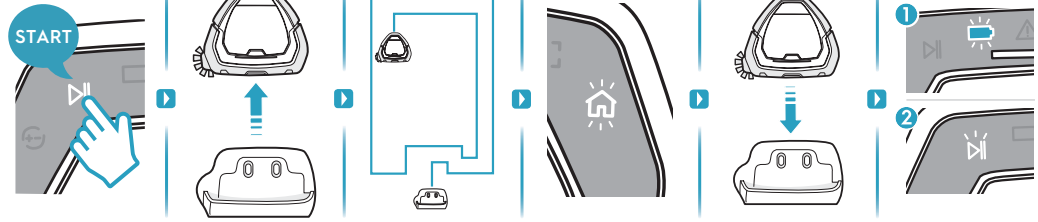

2.4GHz

5GHz

14.4 V 2500mAh: VCP220100UE
14.4 V 4000mAh: ADC-47FSA-22 22046EPG

RX9-2-4STN 2.5 h
RX9-2-4ANM 1.5 h
RX9-2-6IBM 2 h

RX9.2

RX9-2-4STN RX-9-2-4ANM	~ 70 min	RX9-2-4STN RX-9-2-4ANM	~ 60 min	RX9-2-4STN RX-9-2-4ANM	~ 40 min
RX9-2-6IBM	~ 120 min	RX9-2-6IBM	~ 100 min	RX9-2-6IBM	~ 60 min

RX9.2

RX8