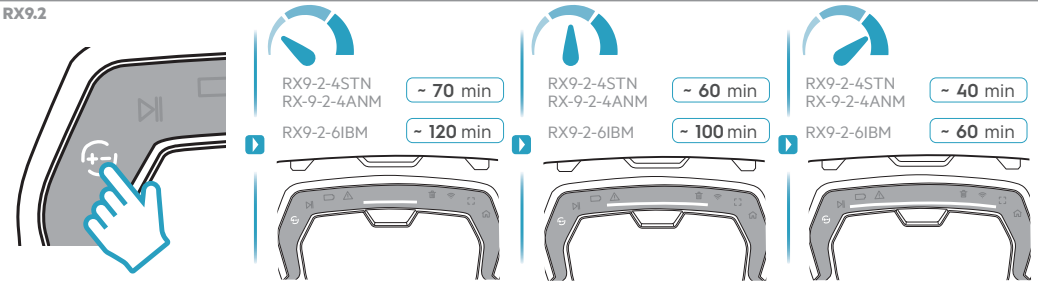

2.4GHz

5GHz

14.4 V 2500mAh: VCP220100UE
14.4 V 4000mAh: ADC-47FSA-22 22046EPG

RX9-2-4STN 2.5 h
RX9-2-4ANM 1.5 h
RX9-2-6IBM 2 h

RX9.2

RX9-2-4STN RX-9-2-4ANM	~ 70 min	RX9-2-4STN RX-9-2-4ANM	~ 60 min	RX9-2-4STN RX-9-2-4ANM	~ 40 min
RX9-2-6IBM	~ 120 min	RX9-2-6IBM	~ 100 min	RX9-2-6IBM	~ 60 min

RX9.2

RX8