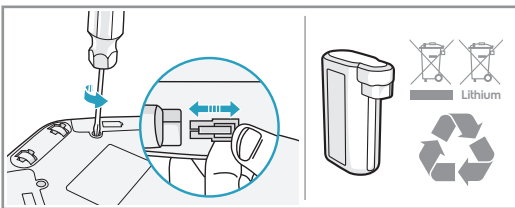

AEG

RX9.2

RX9

RX8

shop.aeg.de

1. **RX9.2**
2. 1x Robotic main brush
     Ref: ARMB1
     PNC: 9009230757
   - 2x Robotic side brush 2 pack
     Ref: ARSB3
     PNC: 9009230773
   - 1x 1x 2x 3x Robotic side brush 4 pack
     Ref: ARSB2
     PNC: 9001681197
   - 1x 2x 3x 4x Robotic side brush 4 pack
     Ref: ARSB2
     PNC: 9001681197

1. **RX9, RX8**
2. 1x Robotic main brush
     Ref: ARMB1
     PNC: 9009230757
   - 2x Robotic side brush 2 pack
     Ref: ARSB3
     PNC: 9009230773
   - 1x 2x 3x Robotic side brush 4 pack
     Ref: ARSB2
     PNC: 9001681197
   - 1x 2x 3x 4x Robotic side brush 4 pack
     Ref: ARSB2
     PNC: 9001681197

The software in the robot is partly based on free and open source software. To access the source code of these components and to see the full copyright information and applicable license terms, please visit: www.electrolux.com/rvc-supplementary

For control according to international standards, please visit www.aeg.com/rvc-supplementary