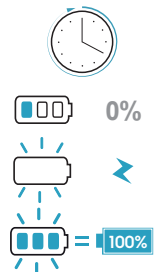

For control according to international standards, please visit [www.aeg.com/rvc-supplementary](http://www.aeg.com/rvc-supplementary)

2.4GHz

5GHz

14.4 V 2500mAh: VCP220100UE  
14.4 V 4000mAh: ADC-47FSA-22 22046EPG