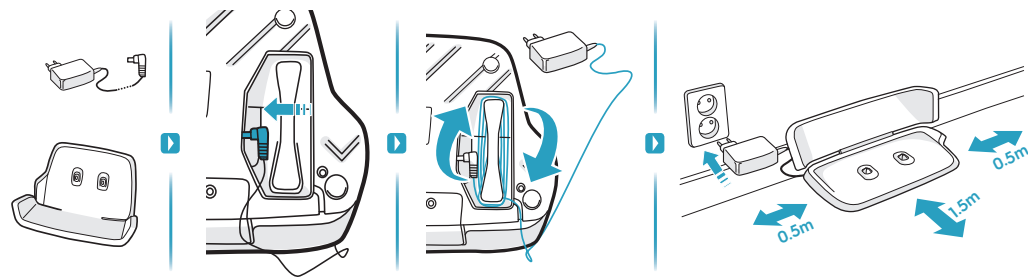

For control according to international standards, please visit [www.aeg.com/rvc-supplementary](http://www.aeg.com/rvc-supplementary)

2.4GHz

5GHz

14.4 V 2500mAh: VCP220100UE  
14.4 V 4000mAh: ADC-47FSA-22 22046EPG