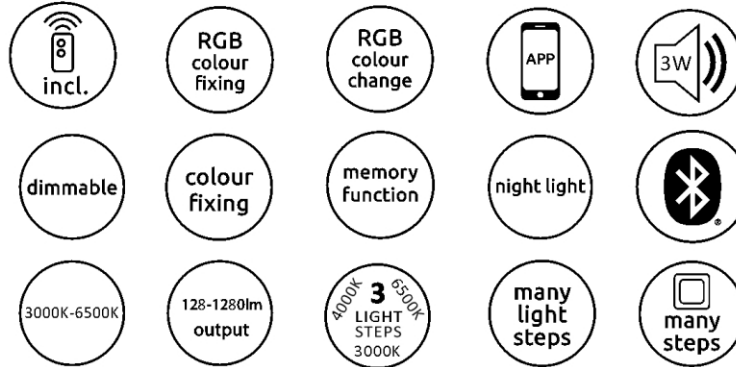

B

Instruction video

41329-18.globo-lighting.com

Google Play

App download

App Store

App download

GLOBO Handels GmbH
Gewerbestr. 3
A-9184 Sankt Peter
Austria

Frequency Bandwidth	Maximal radiation transmitting power
2402MHz-2480MHz	4dBm

 Step-1 3000K Step-2 Step-3 6500K Step-4 Step-5 4000K	 ON/OFF	 6500K 3000K 4000K Night light	 RGB
--	------------	--	---------

 LM ↑	 LM ↓
----------	----------

 Play/Pause	 Skip Back / Skip Forward	 Speaker
----------------	------------------------------	-------------

① = 2xAAA 1.5V batteries

- Open the battery cover.
- Insert the batteries.
- Close the battery cover.
- Final view of the battery compartment.