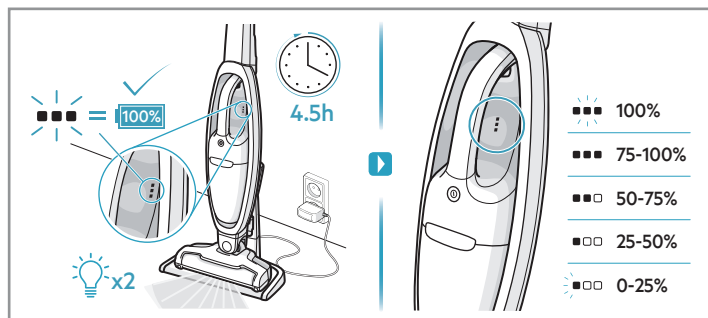

www.aeg.com
 ? support.emea.aeg.com

** QX6 : ADS-13G-22 25013GPG
 ** QX7/QX7-P : KSC-18W-350050HE
 ** QX6 UK : ADS-13G-22 25013GPB
 ** QX7/QX7-P UK : KSC-18W-350050HK

⚠ Please handle battery pack installation with care. The new battery pack must come from AEG or an authorized service center.