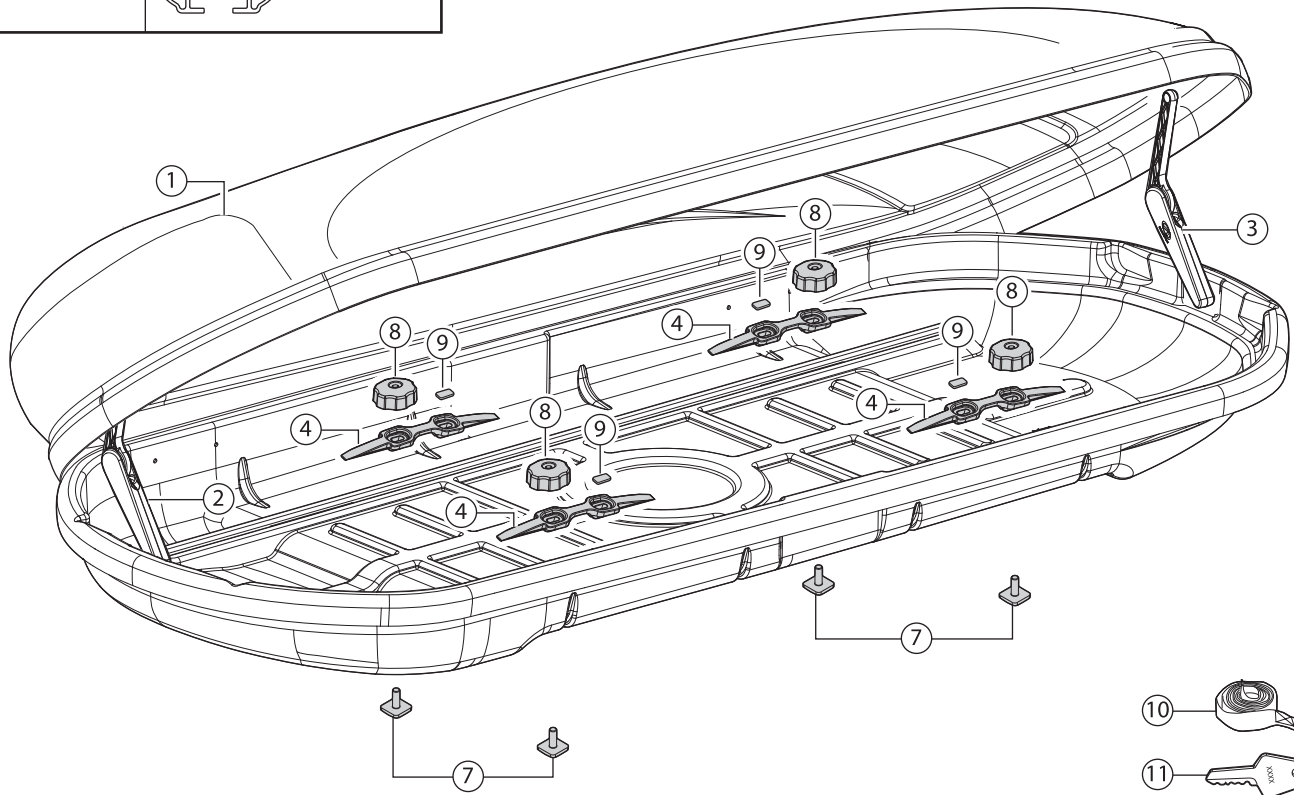

**T-SYSTEM
fixing**

➔ ① Pag.4