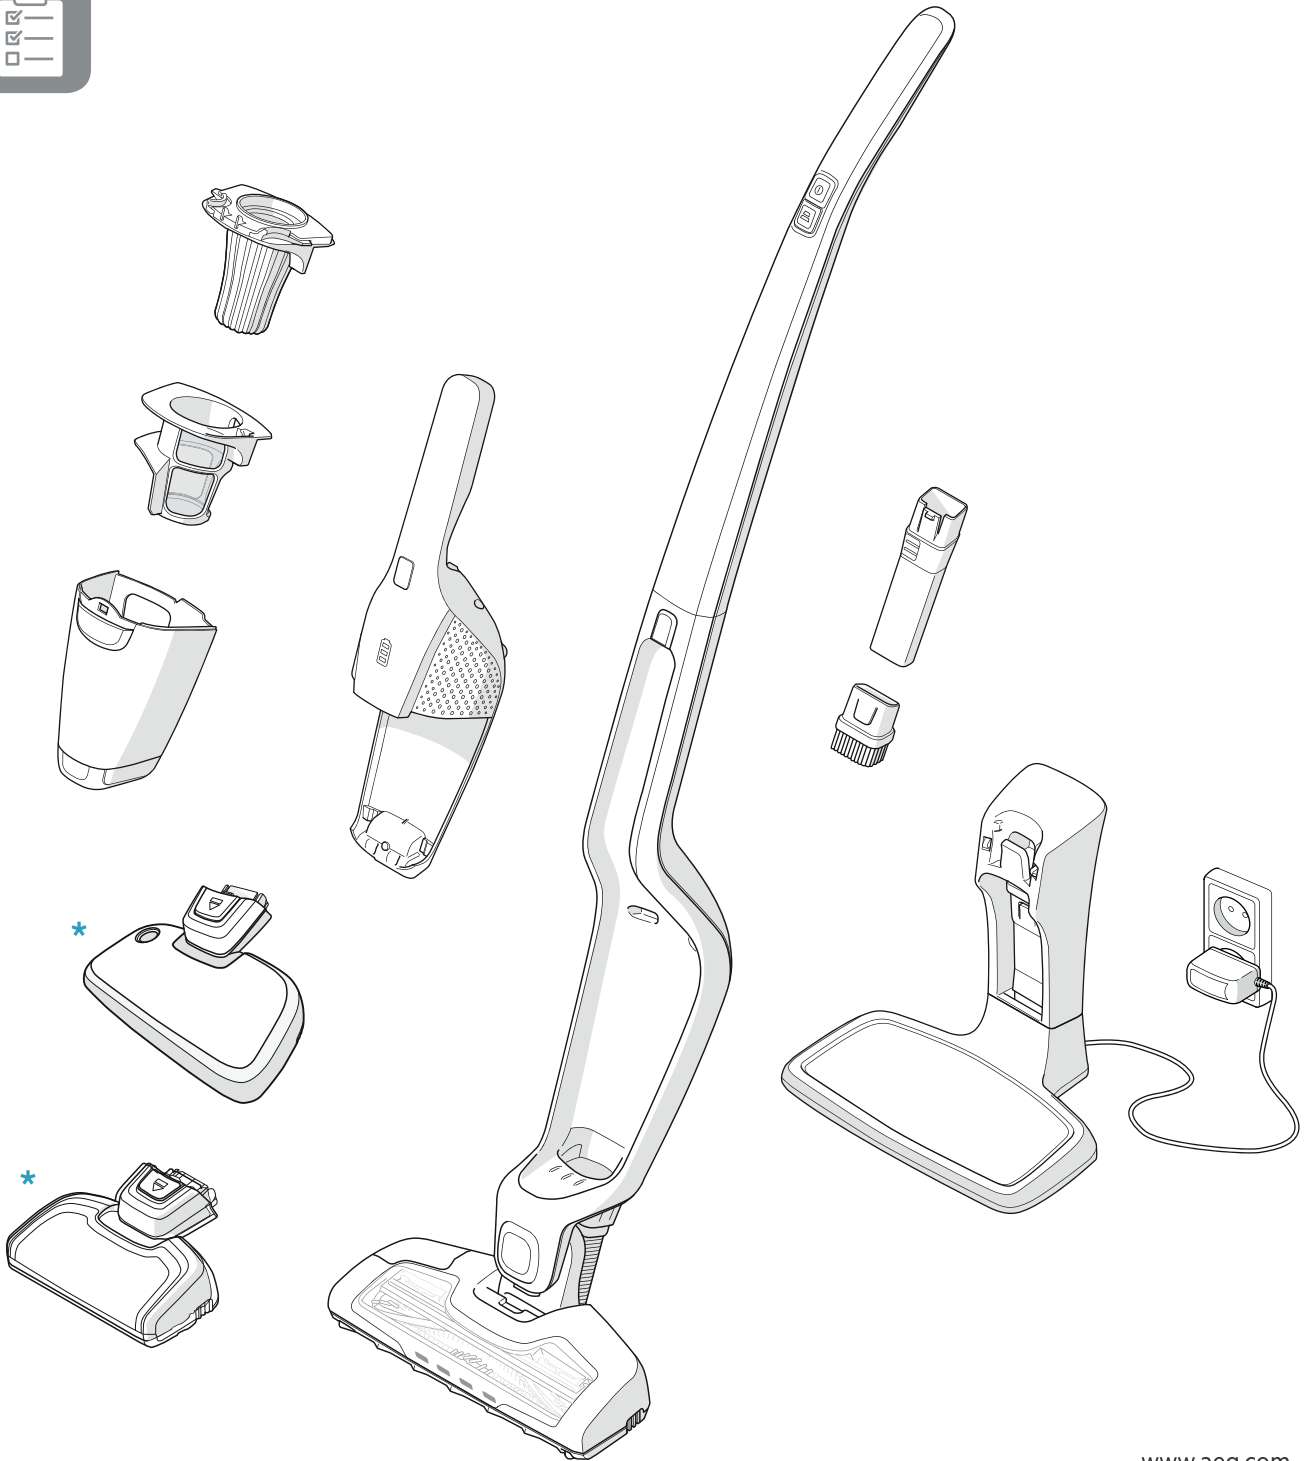

AEG

www.aeg.com

support.emea.aeg.com