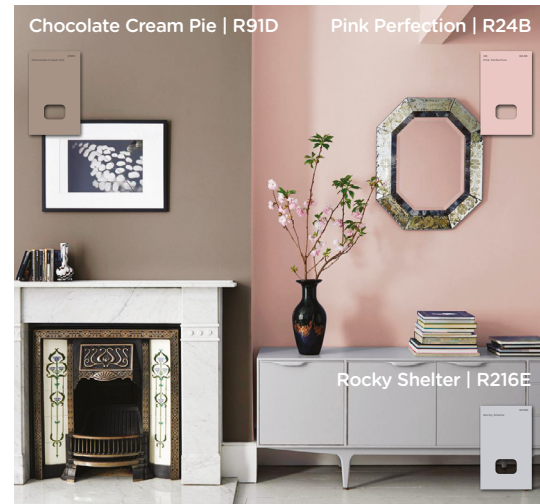

Chocolate Cream Pie | R91D

Silver Thistle Down
R288F

Pink Perfection | R24B

Rocky Shelter | R216E